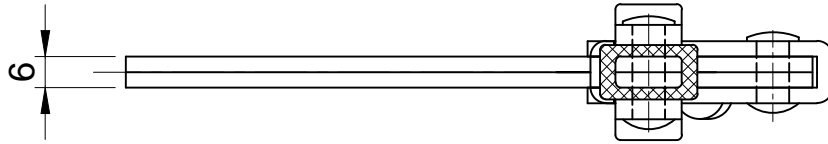

好手机电科技有限公司

HS-12147

BAR OPENS:100°

HANDLE OPENS:60°

SPINDLE SUPPLIED:HS-FC-56212