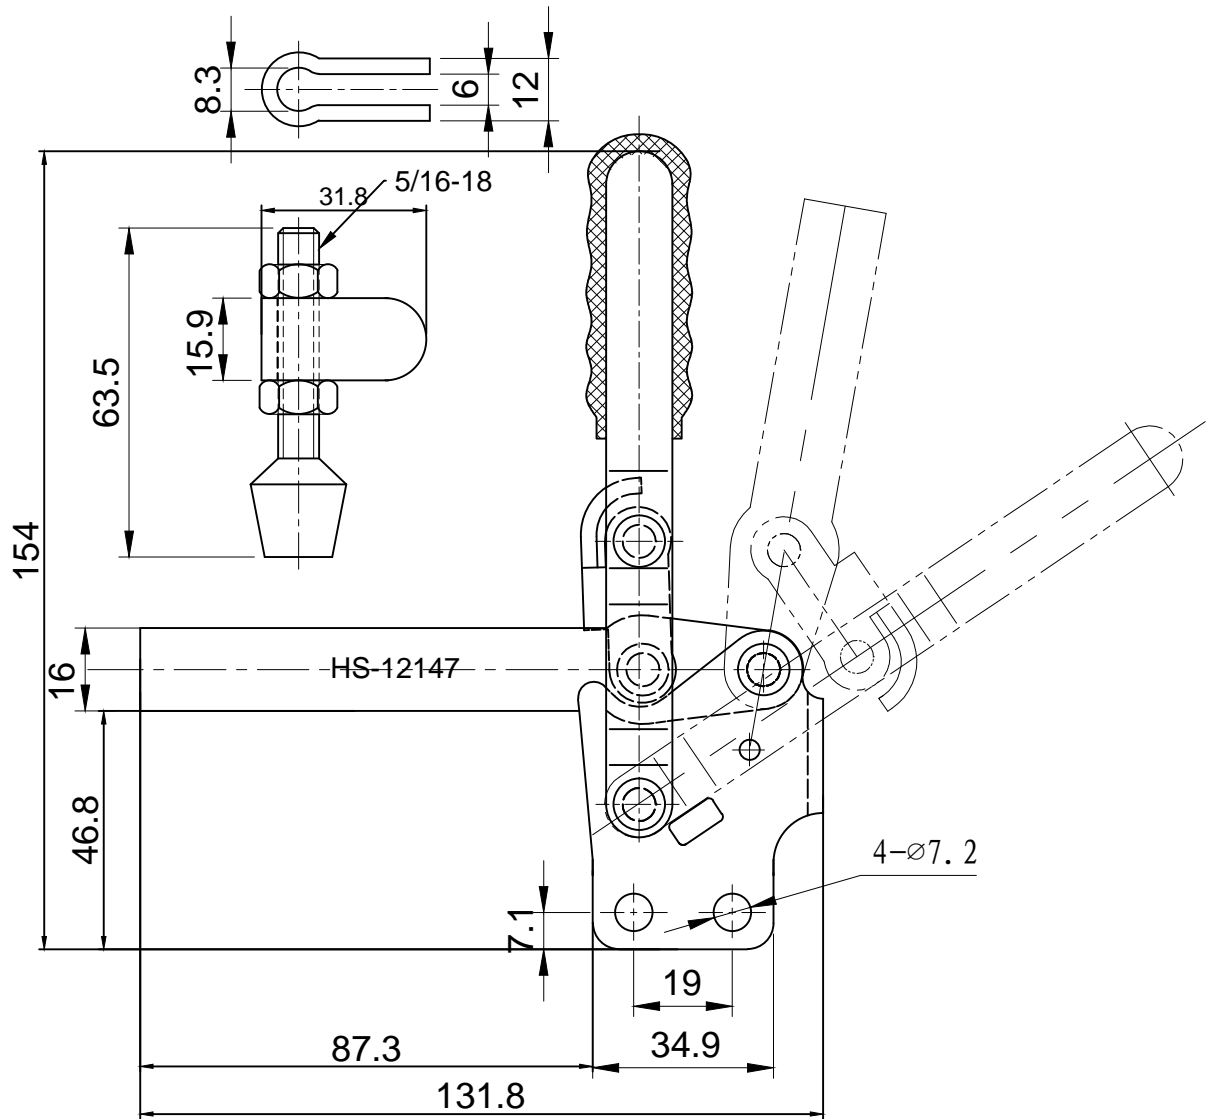

好手机电科技有限公司

HS-12147

BAR OPENS:100°

HANDLE OPENS:60°

SPINDLE SUPPLIED:HS-FC-56212