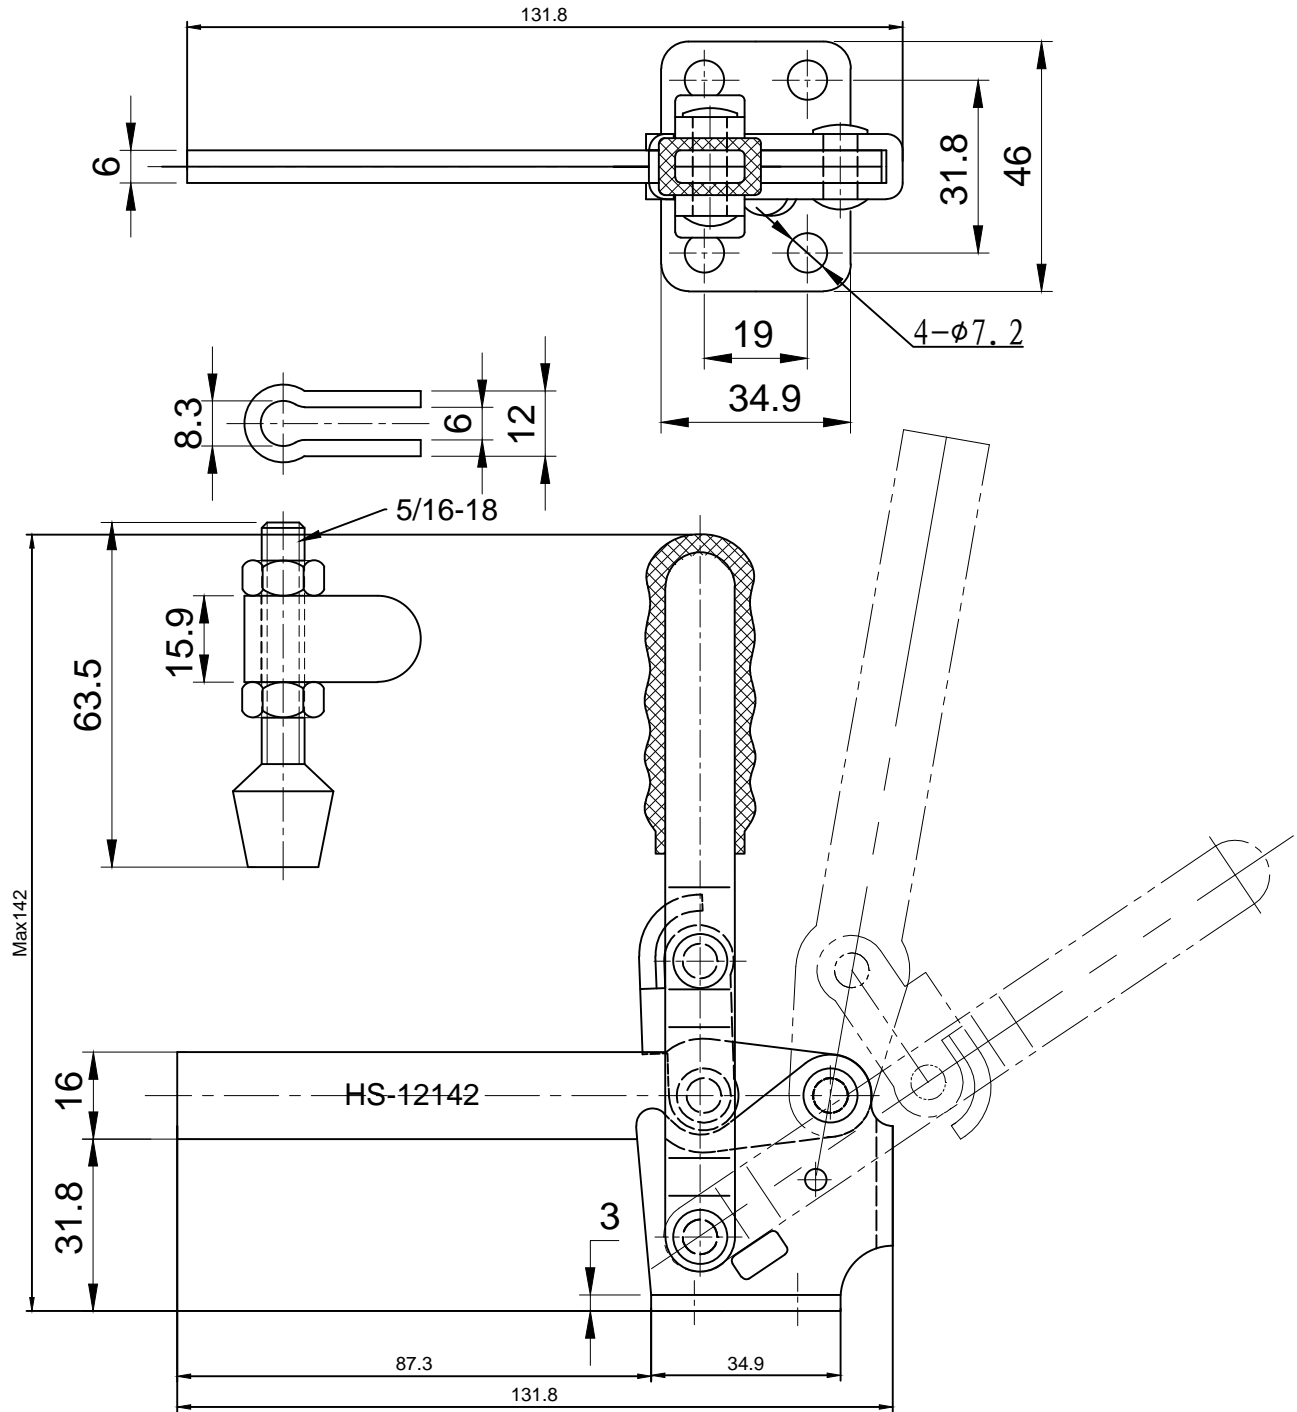

好手机电科技有限公司

HS-12142

BAR OPENS:100°

HANDLE OPENS:60°

SPINDLE SUPPLIED:HS-FC-56212