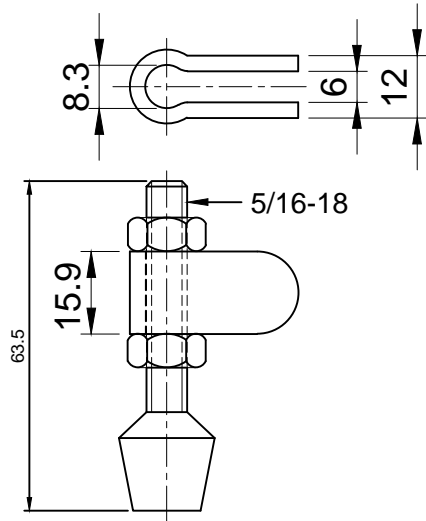

好手机电科技有限公司

HS-12141

BAR OPENS:100°

HANDLE OPENS:60°

SPINDLE SUPPLIED:HS-FC-56212