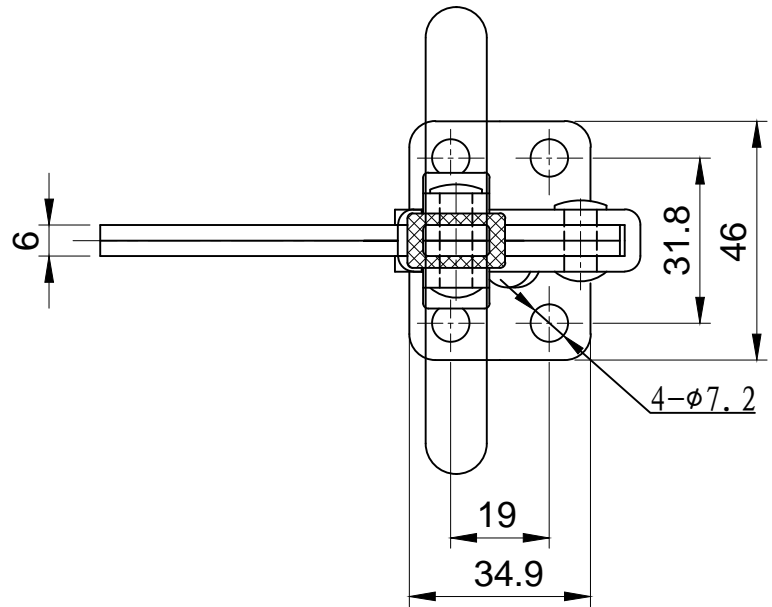

好手机电科技有限公司

HS-12141

BAR OPENS:100°

HANDLE OPENS:60°

SPINDLE SUPPLIED:HS-FC-56212