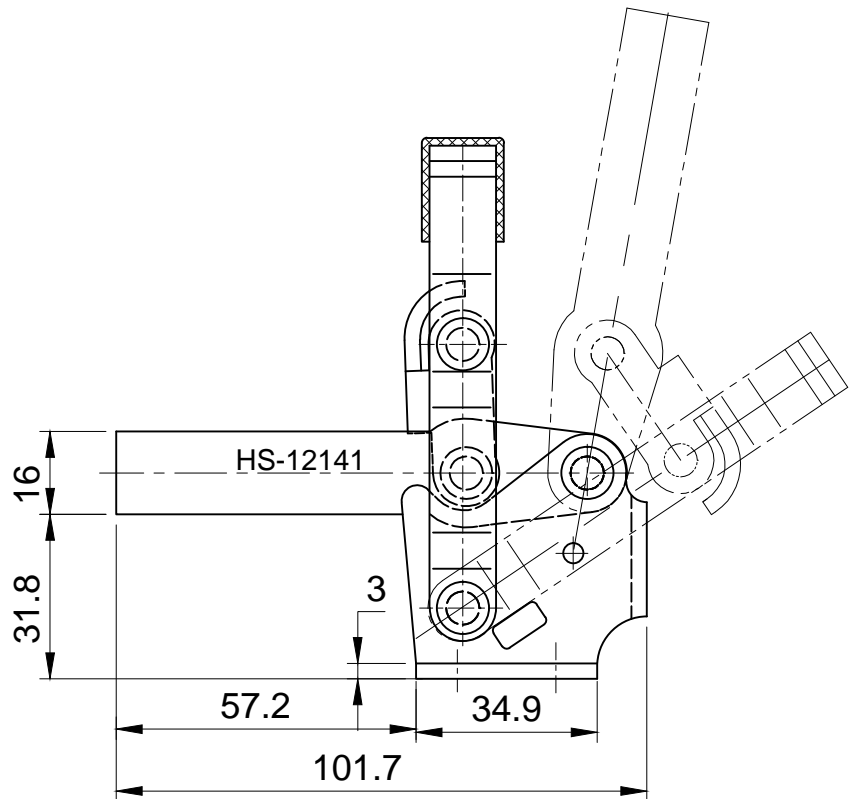

好手机电科技有限公司

HS-12141

BAR OPENS:100°

HANDLE OPENS:60°

SPINDLE SUPPLIED:HS-FC-56212