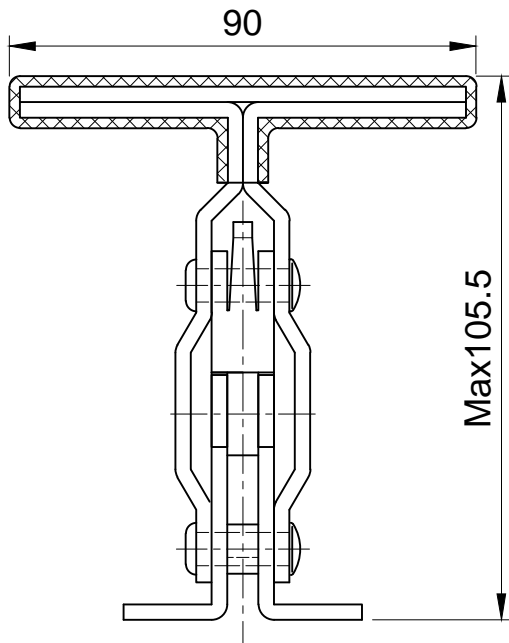

好手机电科技有限公司

HS-12141

BAR OPENS:100°

HANDLE OPENS:60°

SPINDLE SUPPLIED:HS-FC-56212