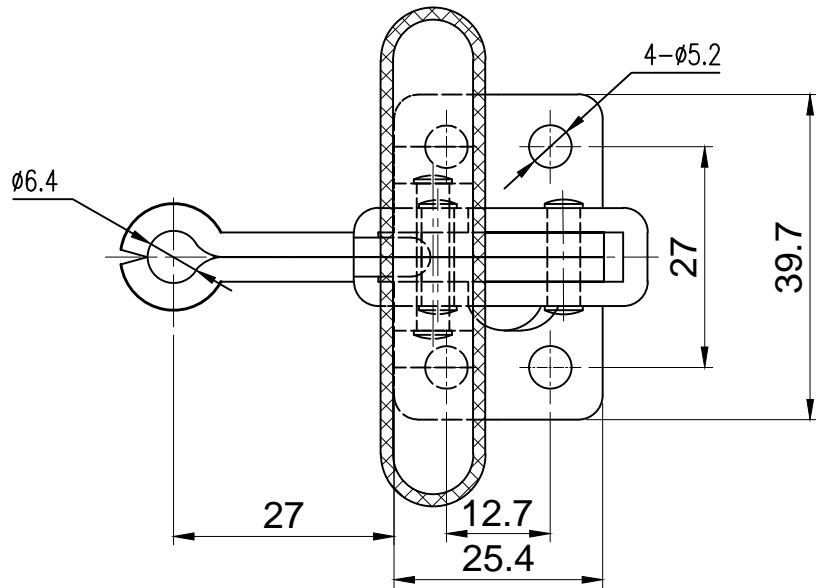

好手机电科技有限公司

HS-12070

BAR OPENS:100°

HANDLE OPENS:60°

SPINDLE SUPPLIED:HS-FC-14134