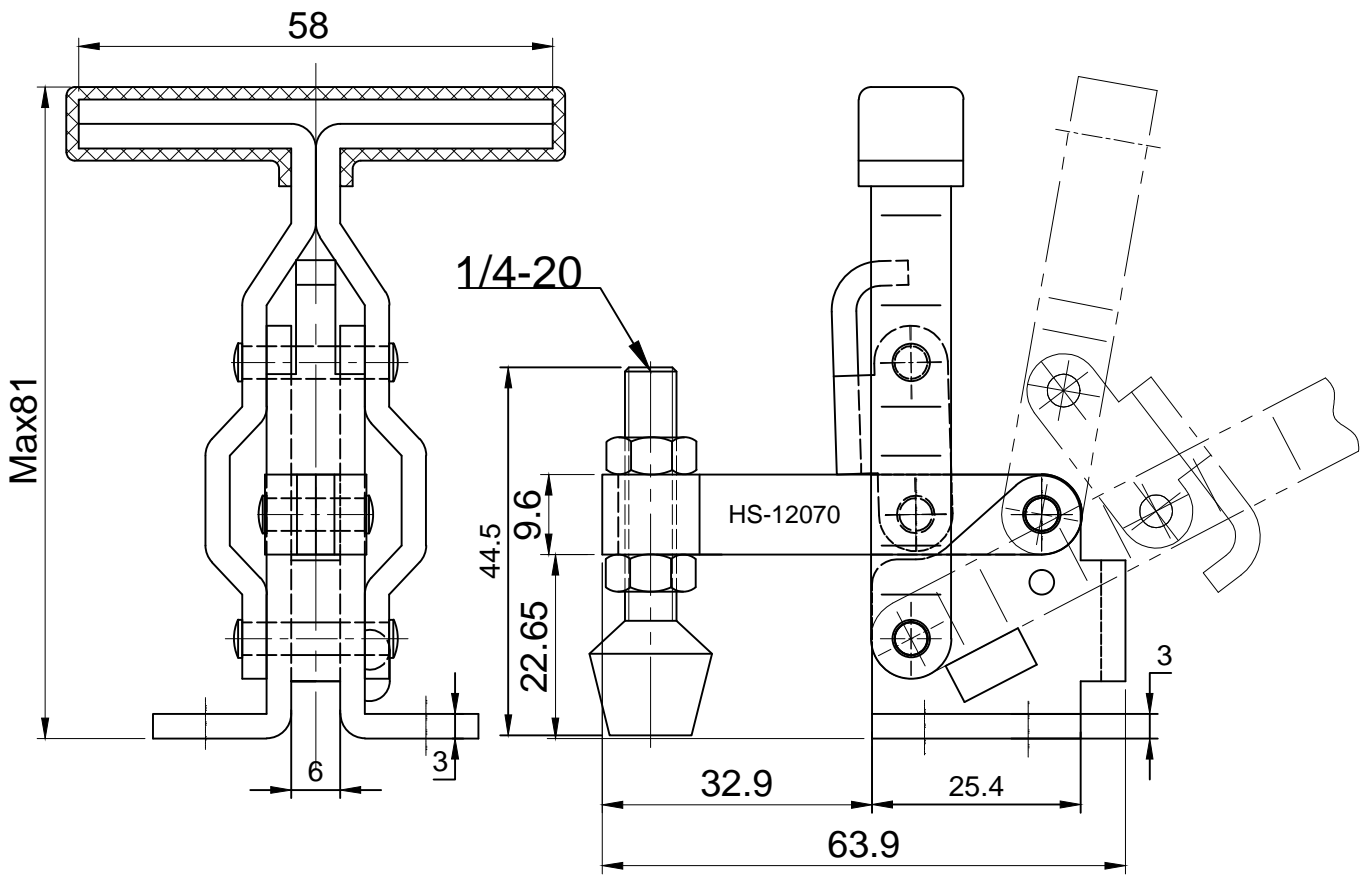

好手机电科技有限公司

HS-12070

BAR OPENS:100°

HANDLE OPENS:60°

SPINDLE SUPPLIED:HS-FC-14134