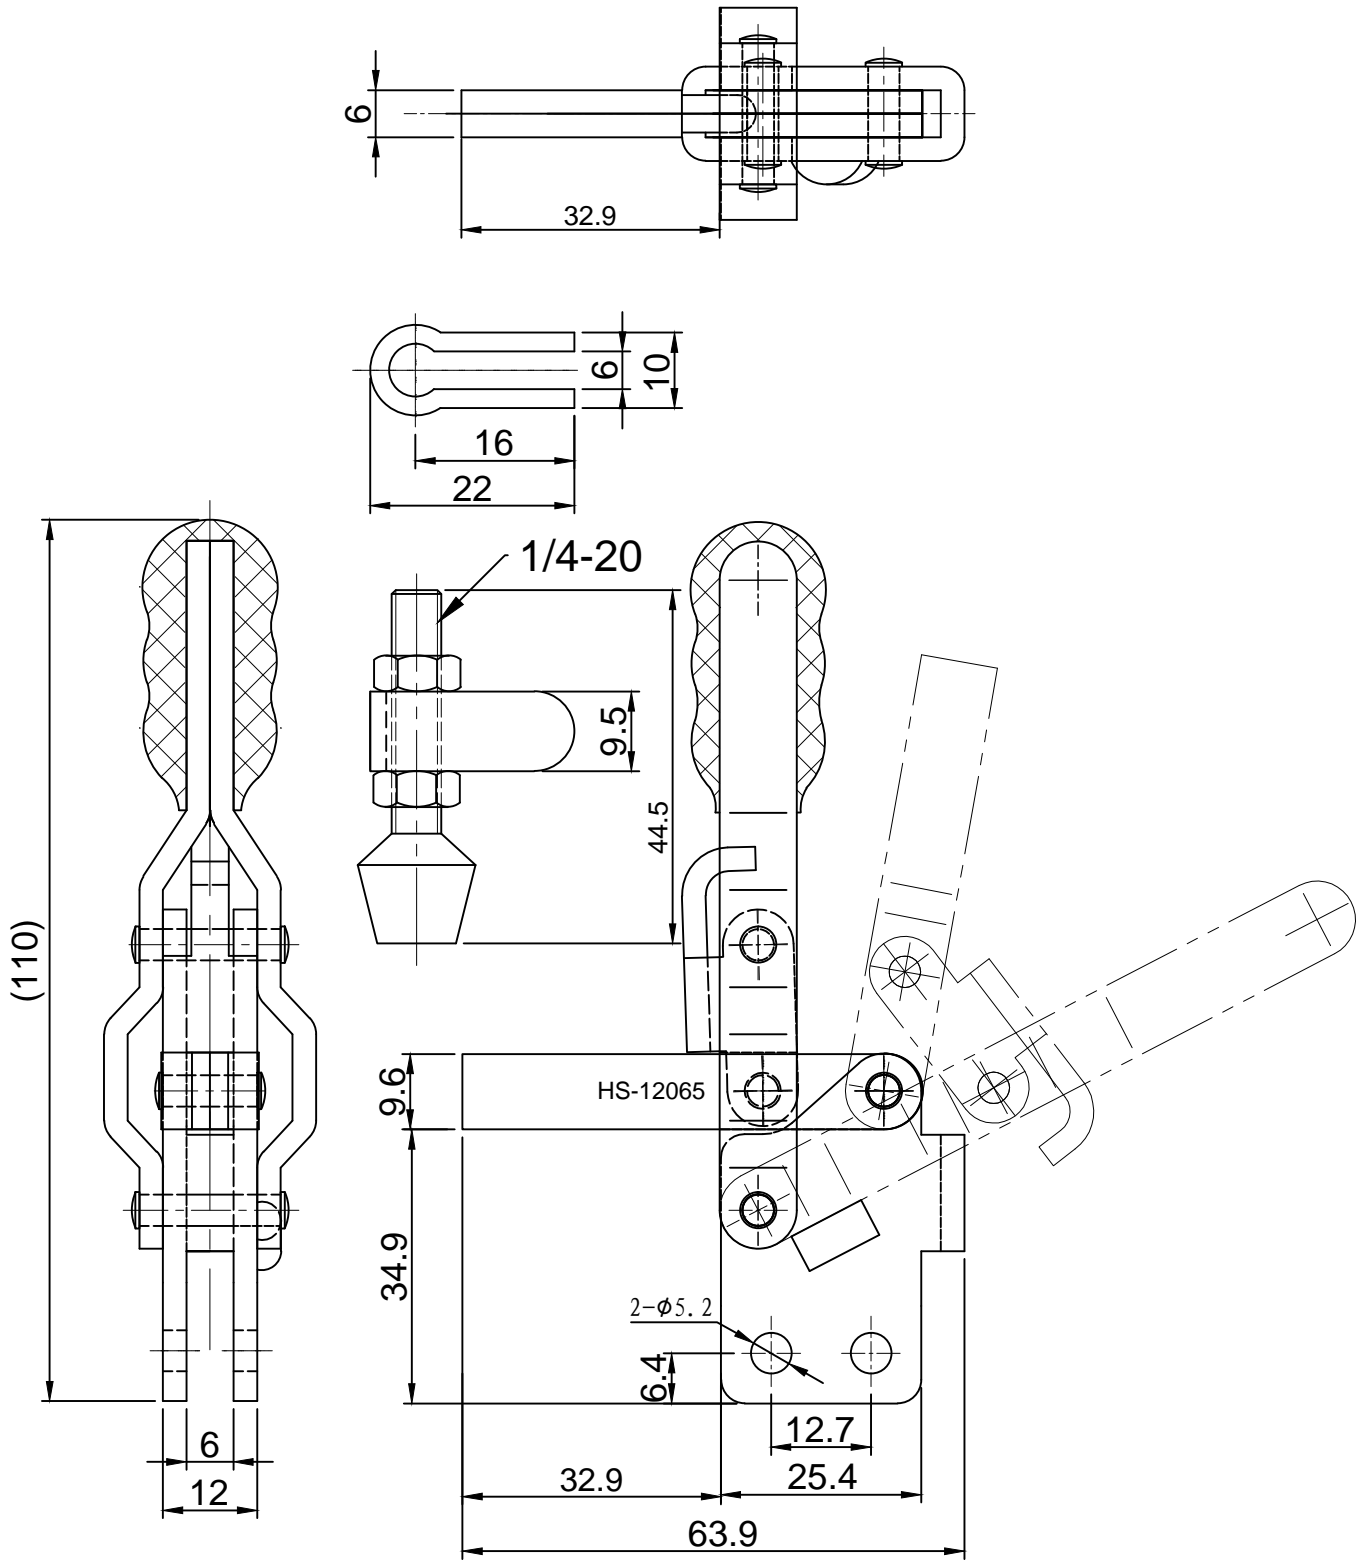

好手机电科技有限公司

HS-12065

BAR OPENS:100°

HANDLE OPENS:60°

SPINDLE SUPPLIED:HS-FC-14134