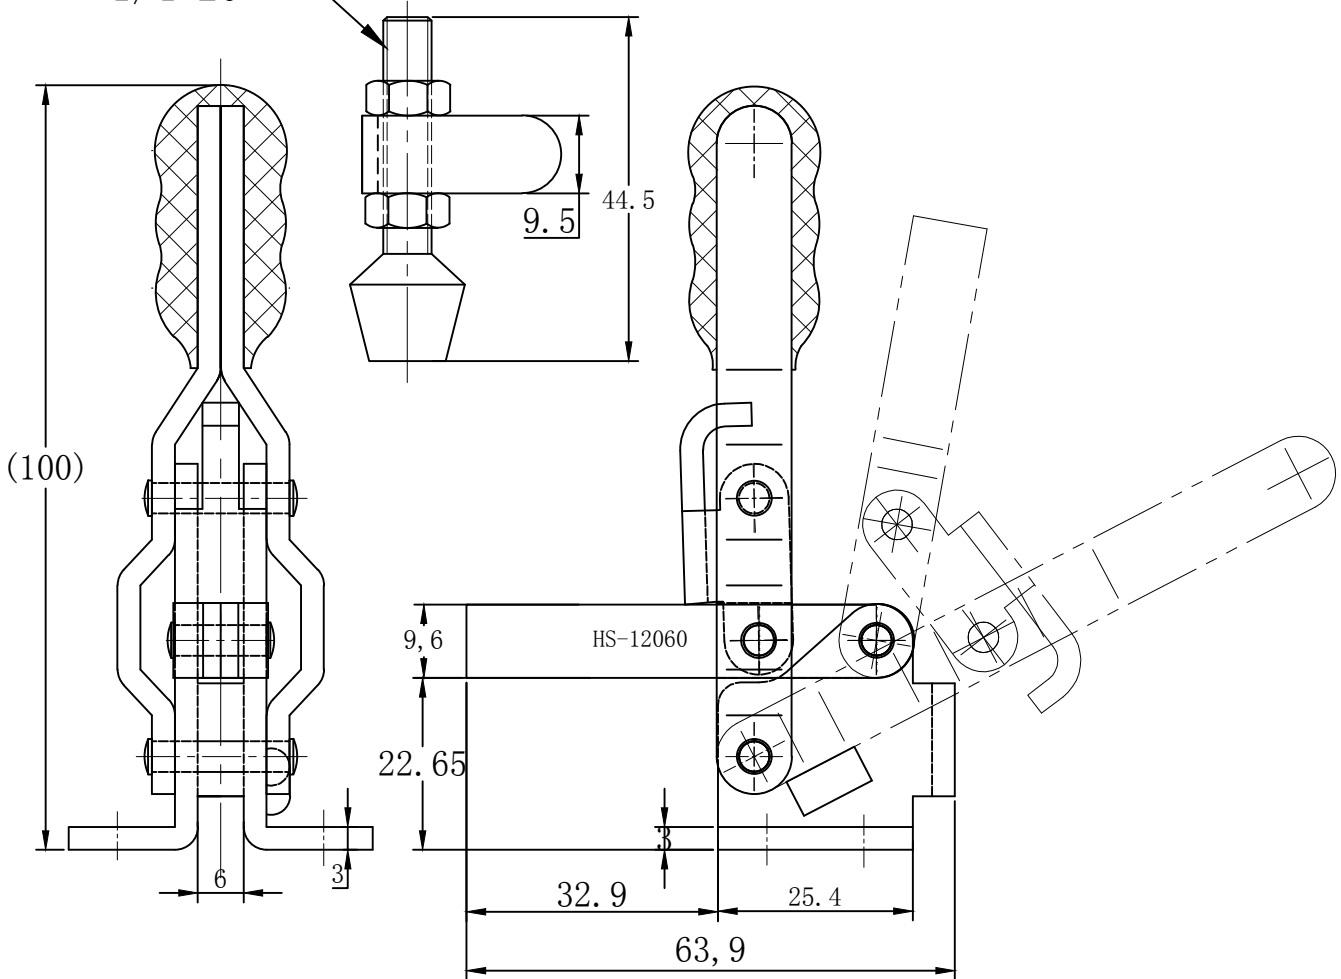

好手机电科技有限公司

HS-12060

1/4-20

BAR OPENS:100°

HANDLE OPENS:60°

SPINDLE SUPPLIED:HS-FC-14134