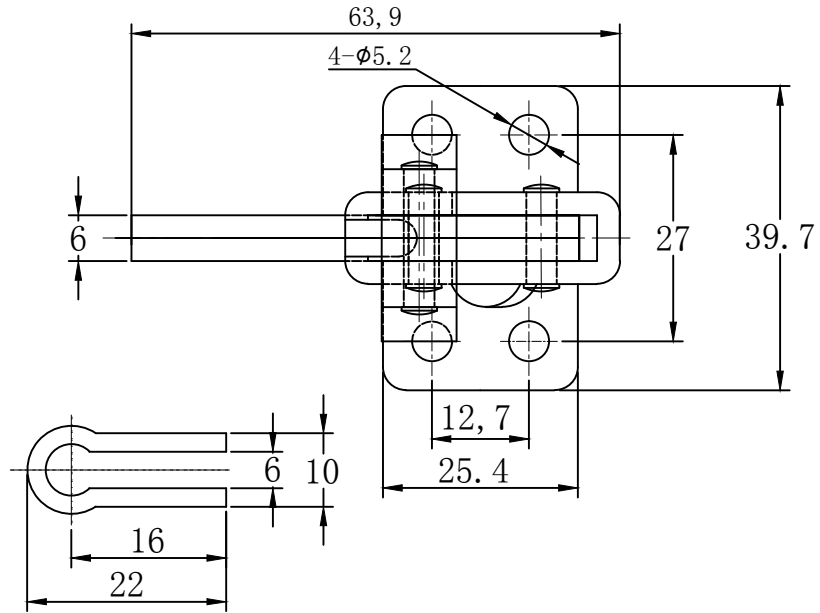

好手机电科技有限公司

HS-12060

1/4-20

BAR OPENS:100°

HANDLE OPENS:60°

SPINDLE SUPPLIED:HS-FC-14134