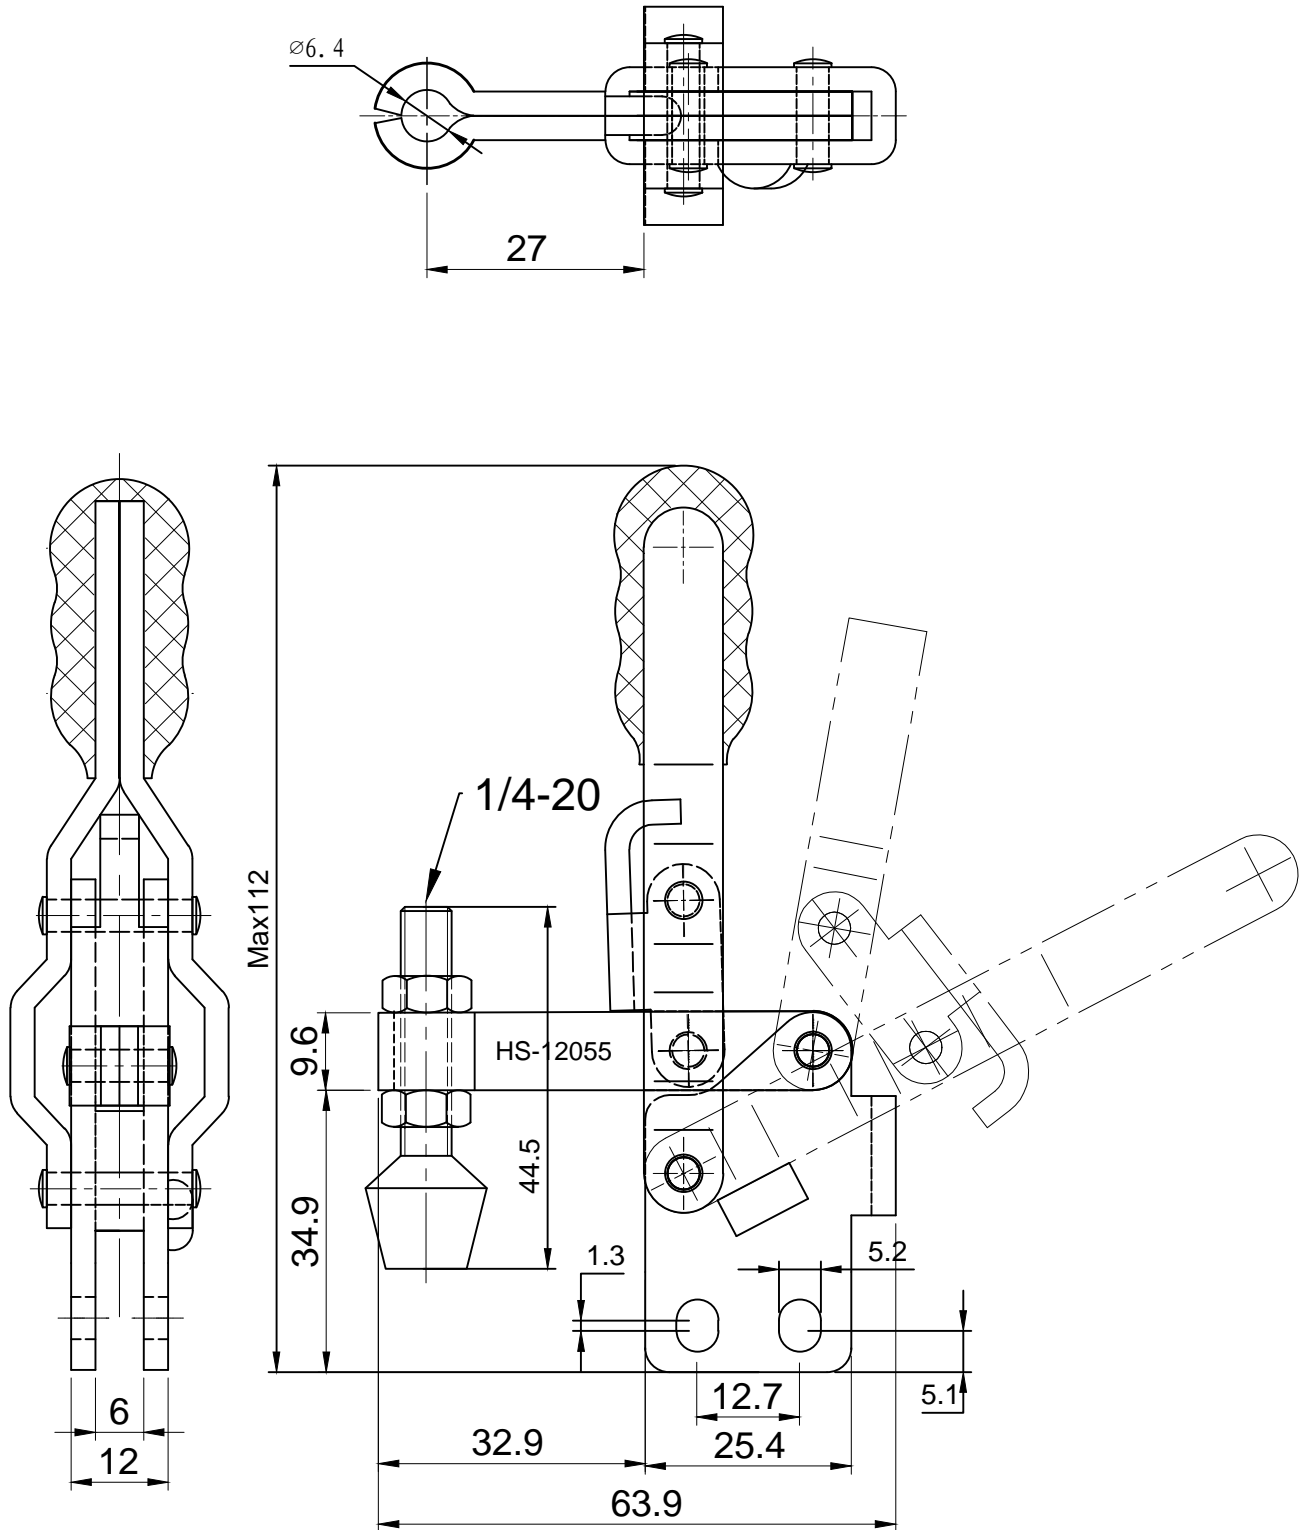

好手机电科技有限公司

HS-12055

BAR OPENS:100°

HANDLE OPENS:60°

SPINDLE SUPPLIED:HS-FC-14134