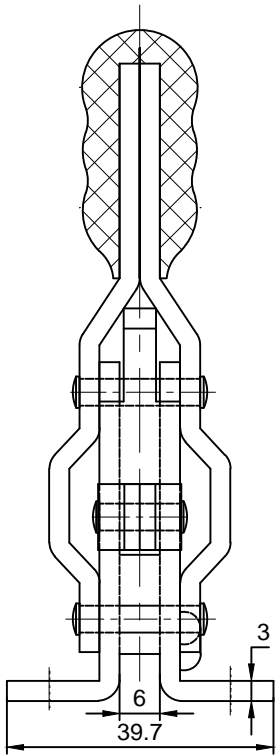

好手机电科技有限公司

HS-12050U-80

BAR OPENS:100°
HANDLE OPENS:60°
SPINDLE SUPPLIED:HS-FC-14134