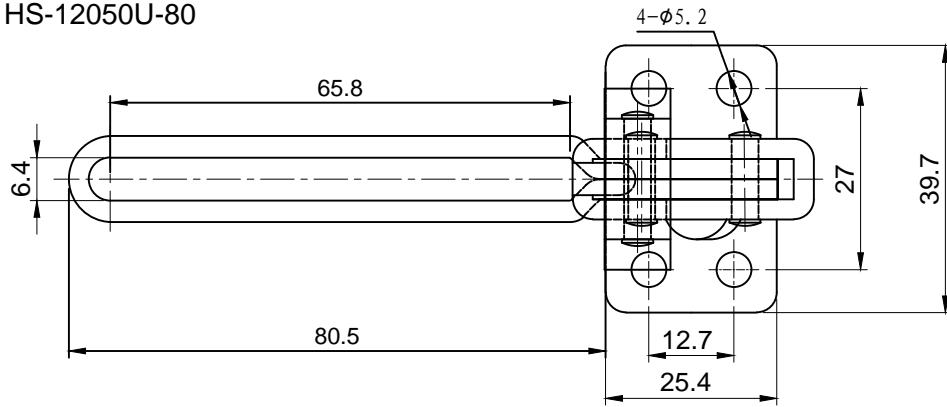

好手机电科技有限公司

HS-12050U-80

BAR OPENS:100°
HANDLE OPENS:60°
SPINDLE SUPPLIED:HS-FC-14134