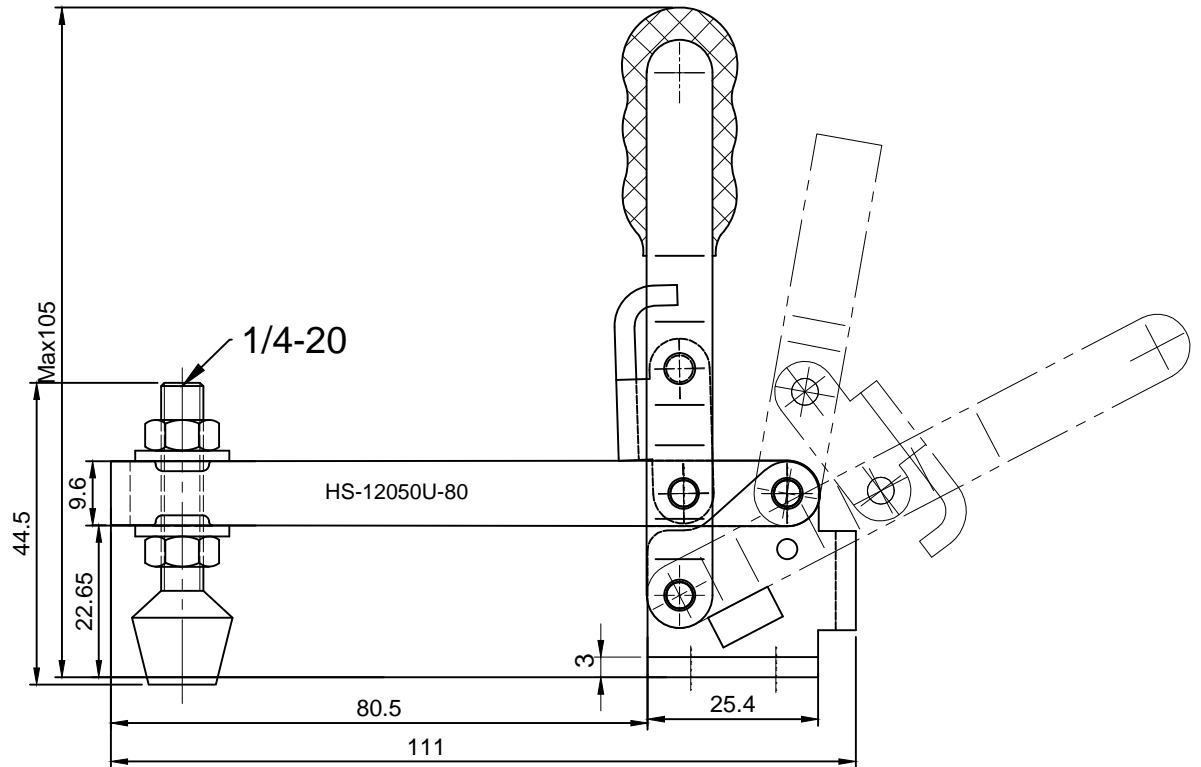

好手机电科技有限公司

HS-12050U-80

BAR OPENS:100°
HANDLE OPENS:60°
SPINDLE SUPPLIED:HS-FC-14134