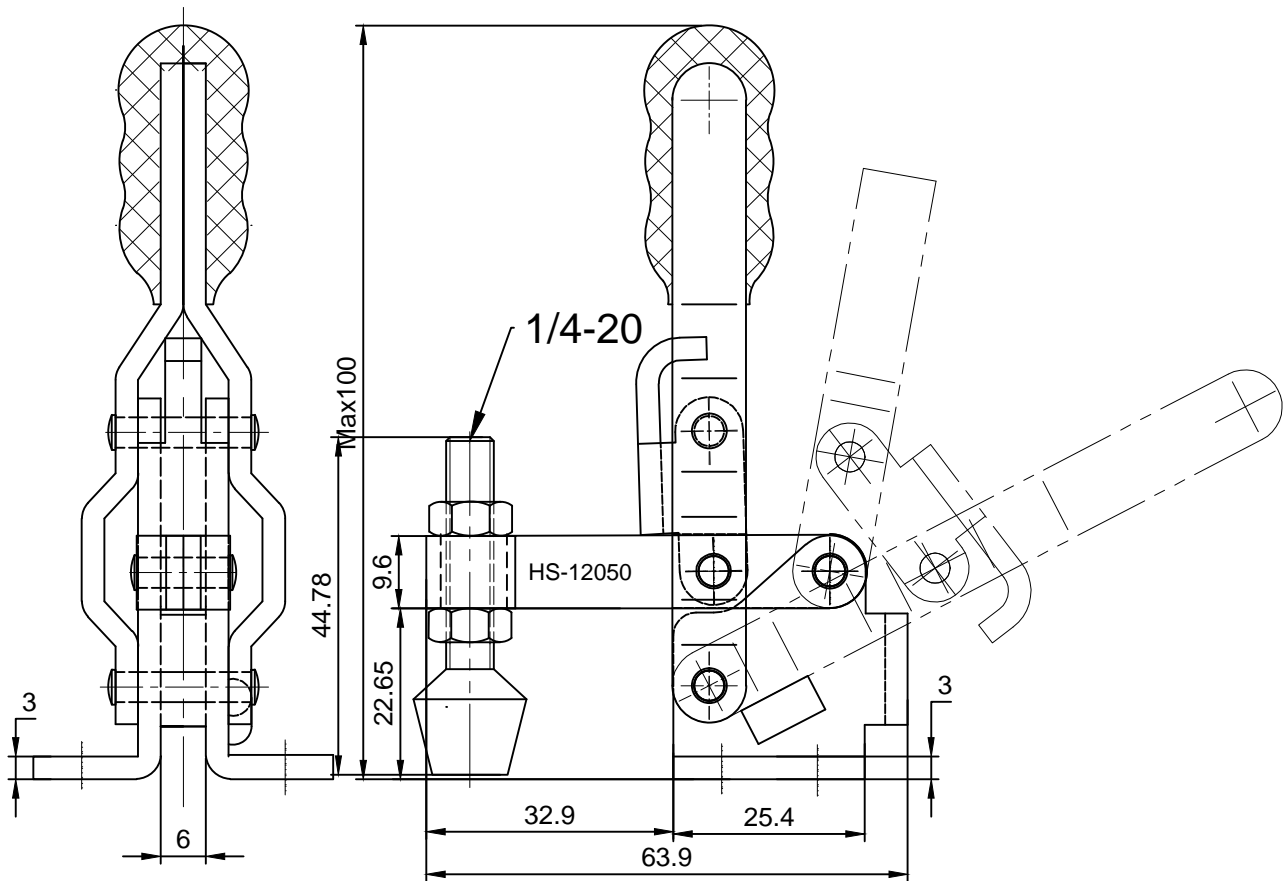

好手机电科技有限公司

HS-12050

BAR OPENS:100°

HANDLE OPENS:60°

SPINDLE SUPPLIED:HS-FC-14134