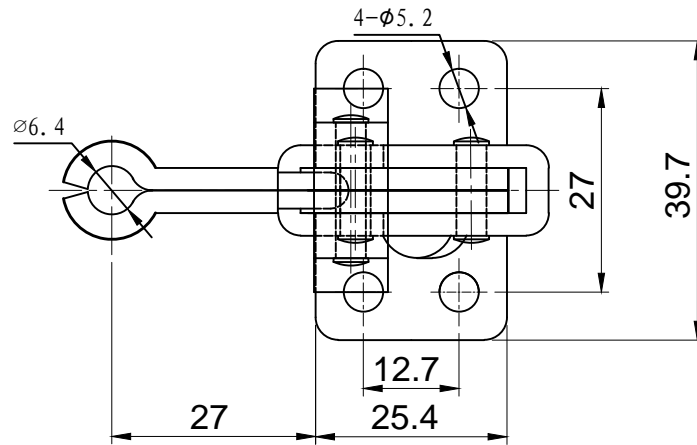

好手机电科技有限公司

HS-12050

BAR OPENS:100°

HANDLE OPENS:60°

SPINDLE SUPPLIED:HS-FC-14134