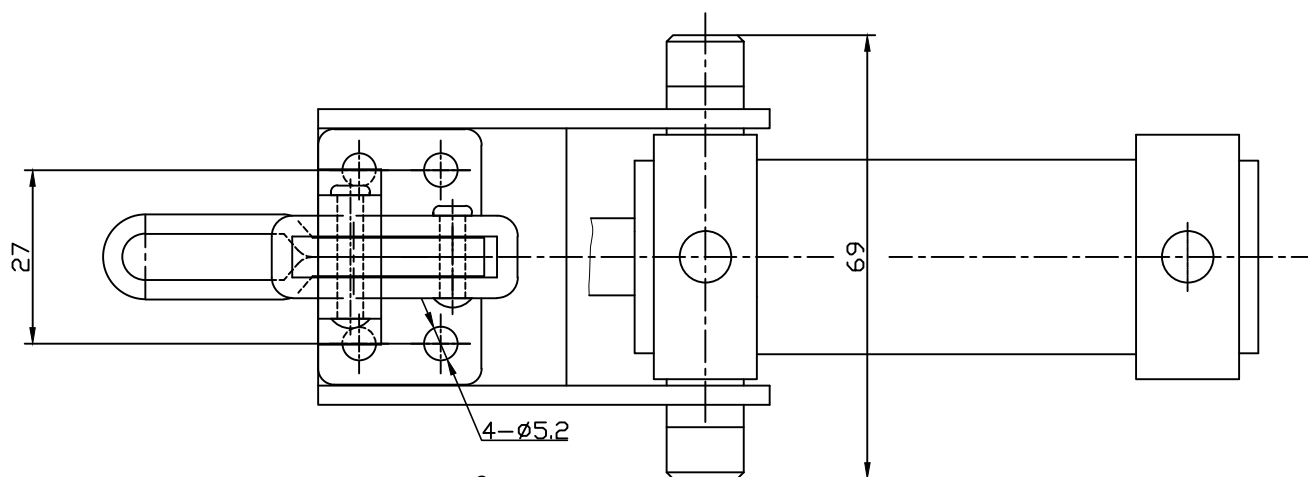

HS-12050-UA

BAR OPENS 91°

SPINFLE SUPPLIED HS-FC-14134