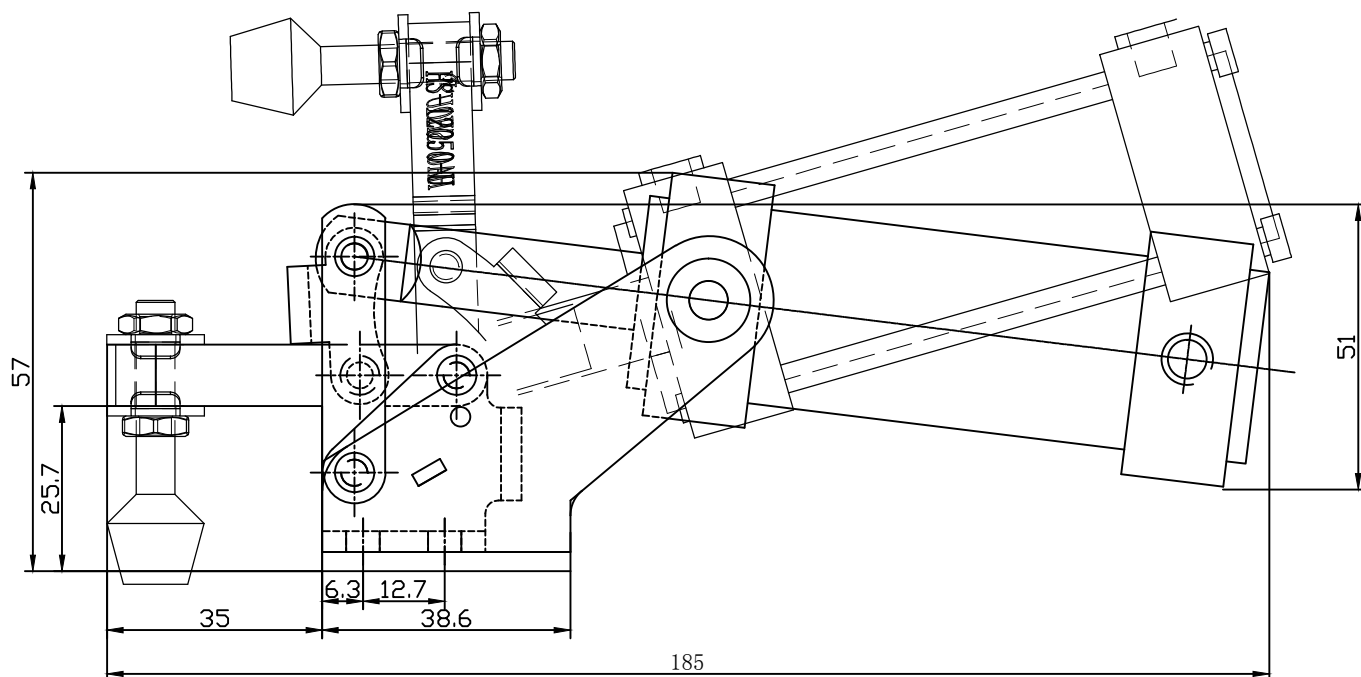

HS-12050-UA

BAR OPENS 91°

SPINFLE SUPPLIED HS-FC-14134