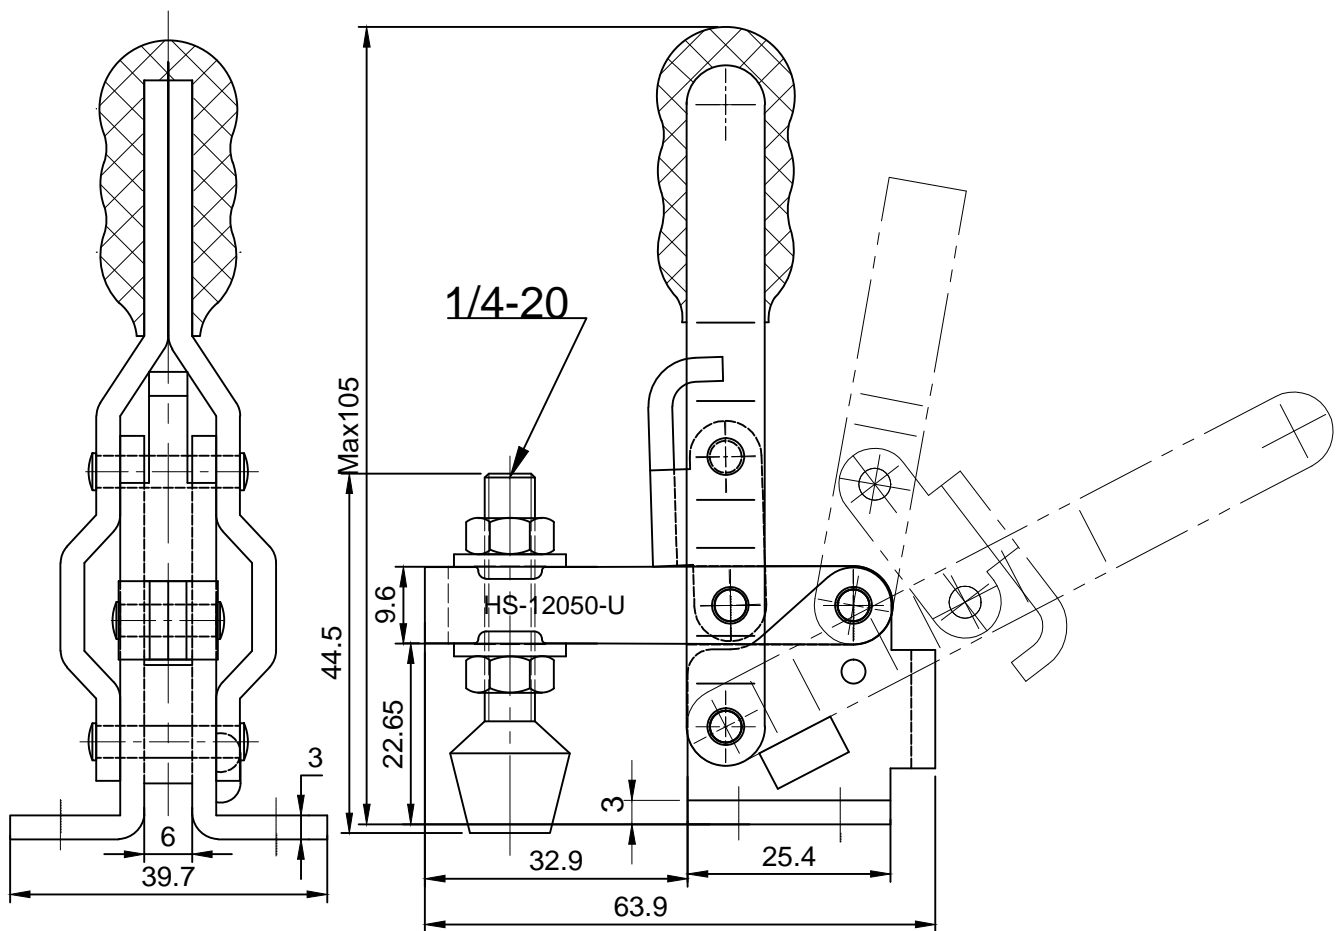

好手机电科技有限公司

HS-12050-U

BAR OPENS:100°
HANDLE OPENS:60°
SPINDLE SUPPLIED:HS-FC-14134