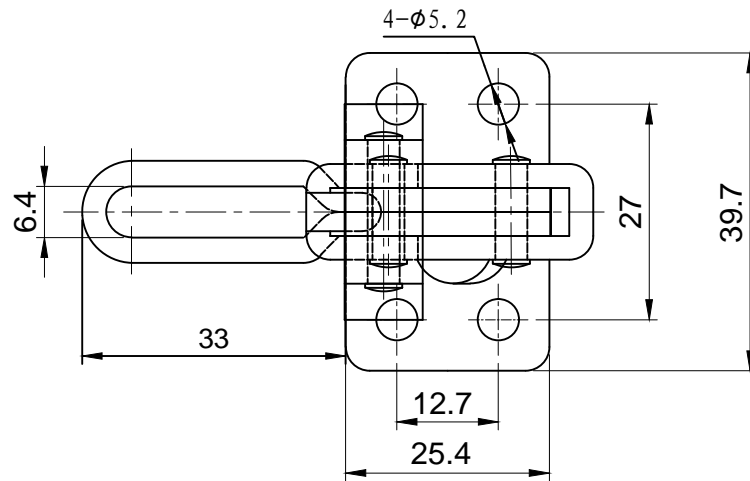

好手机电科技有限公司

HS-12050-U

BAR OPENS:100°
HANDLE OPENS:60°
SPINDLE SUPPLIED:HS-FC-14134