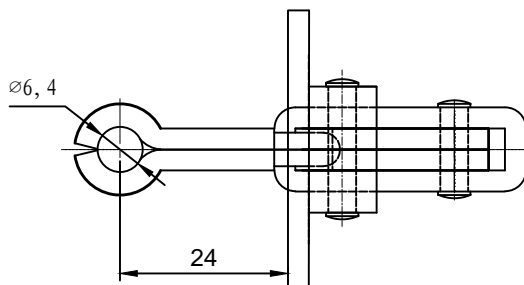

# 好手机电科技有限公司

HS-12050-SM

BAR OPENS:100°

HANDLE OPENS:60°

SPINDLE SUPPLIED:HS-FC-14134