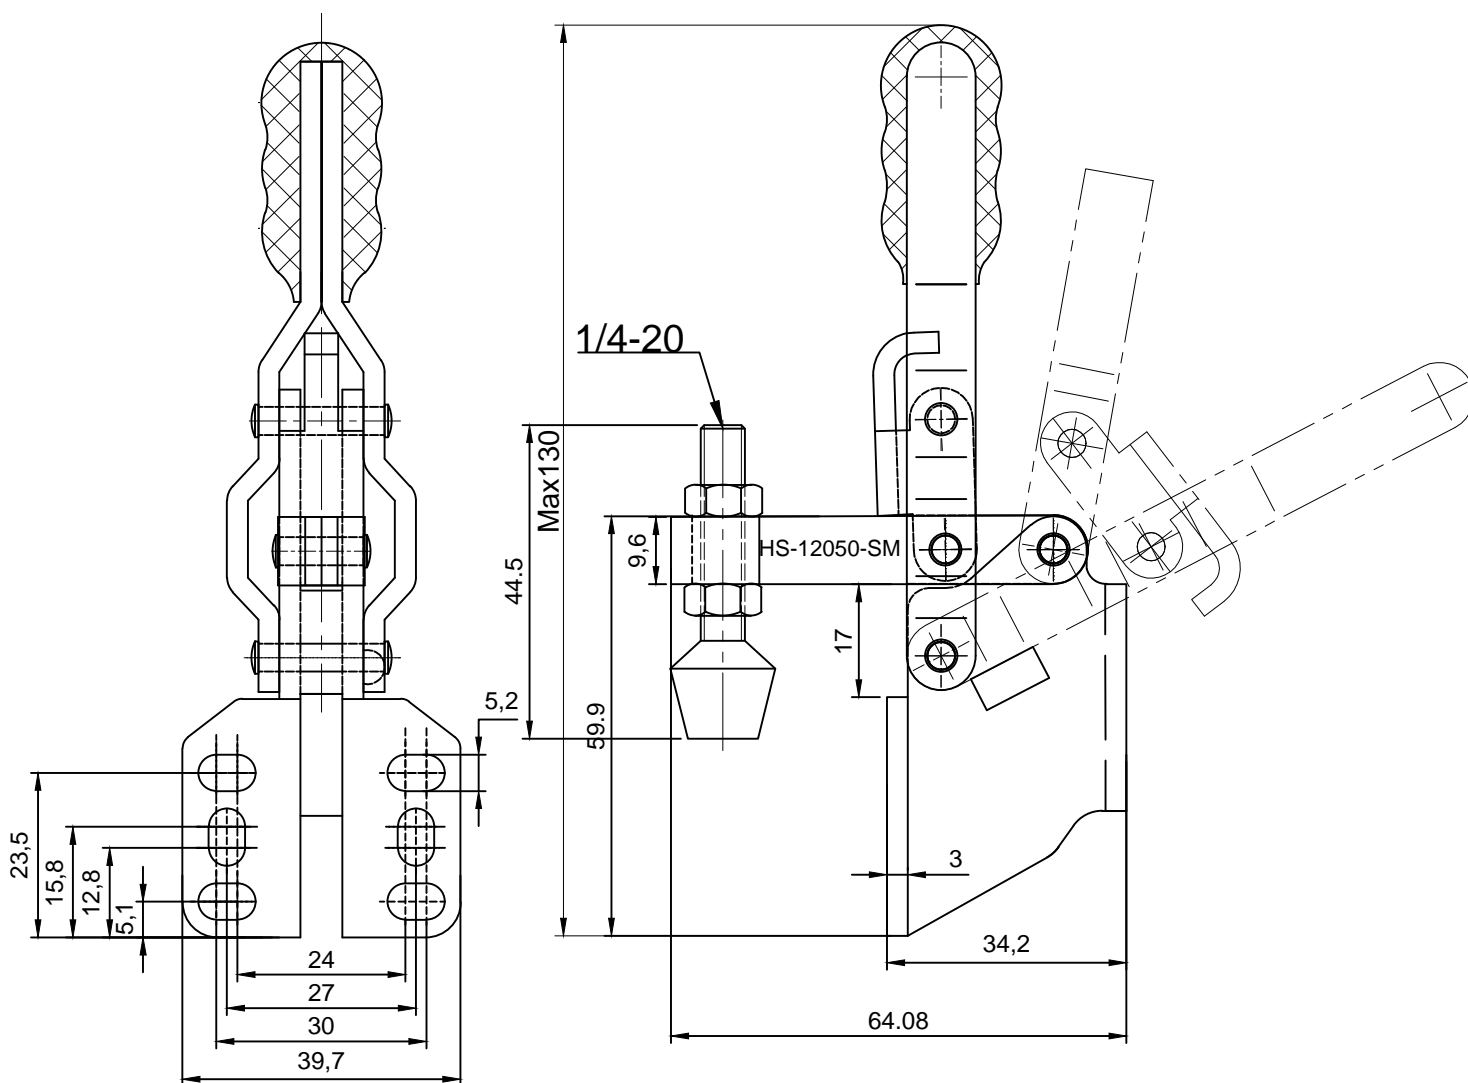

# 好手机电科技有限公司

HS-12050-SM

BAR OPENS:100°

HANDLE OPENS:60°

SPINDLE SUPPLIED:HS-FC-14134