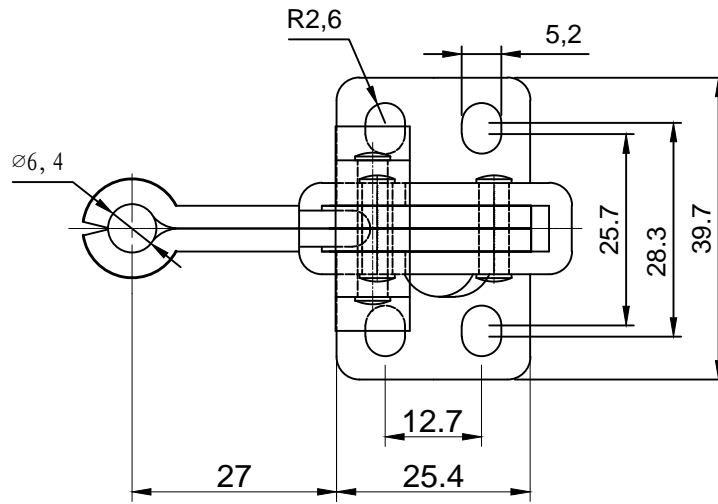

好手机电科技有限公司

HS-12050-HB

BAR OPENS:100°

HANDLE OPENS:60°

SPINDLE SUPPLIED:HS-FC-14134