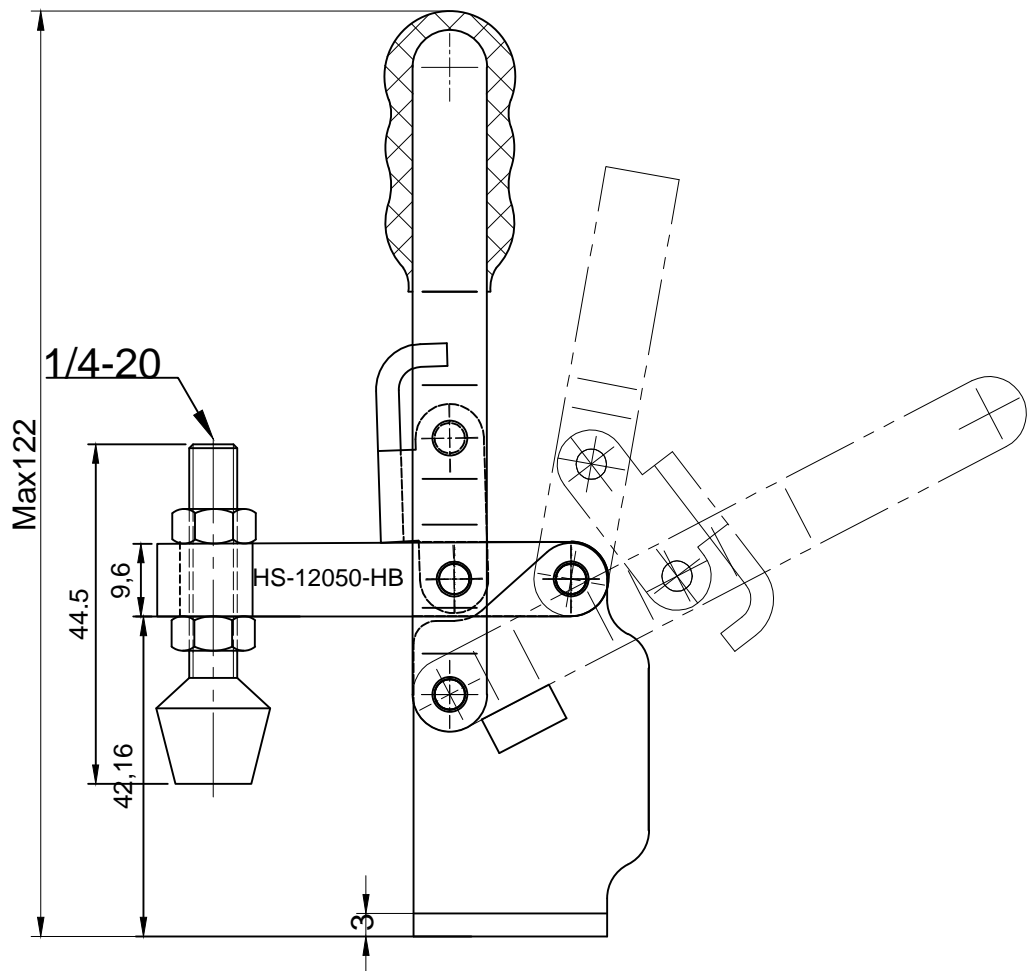

好手机电科技有限公司

HS-12050-HB

BAR OPENS:100°

HANDLE OPENS:60°

SPINDLE SUPPLIED:HS-FC-14134