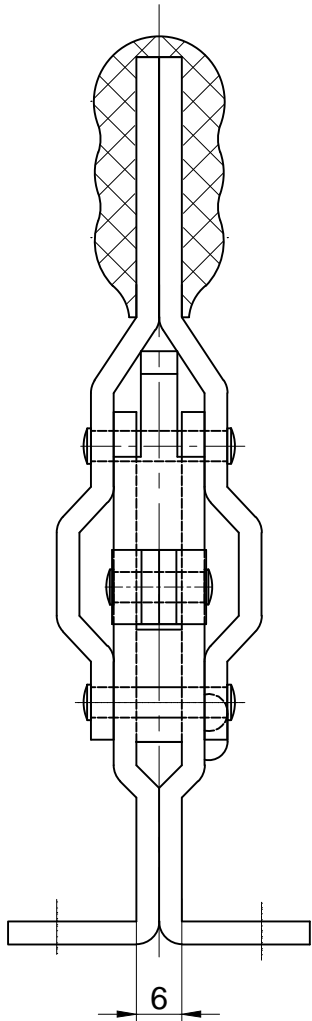

好手机电科技有限公司

HS-12050-HB

BAR OPENS:100°

HANDLE OPENS:60°

SPINDLE SUPPLIED:HS-FC-14134