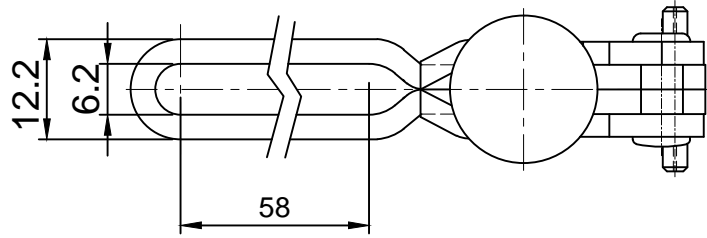

好手机电科技有限公司

HS-11501B-70

BAR OPENS: 95°~185°

HANDLE OPENS: 75°~110°

SPINDLE SUPPLIED: HS-SA-065010