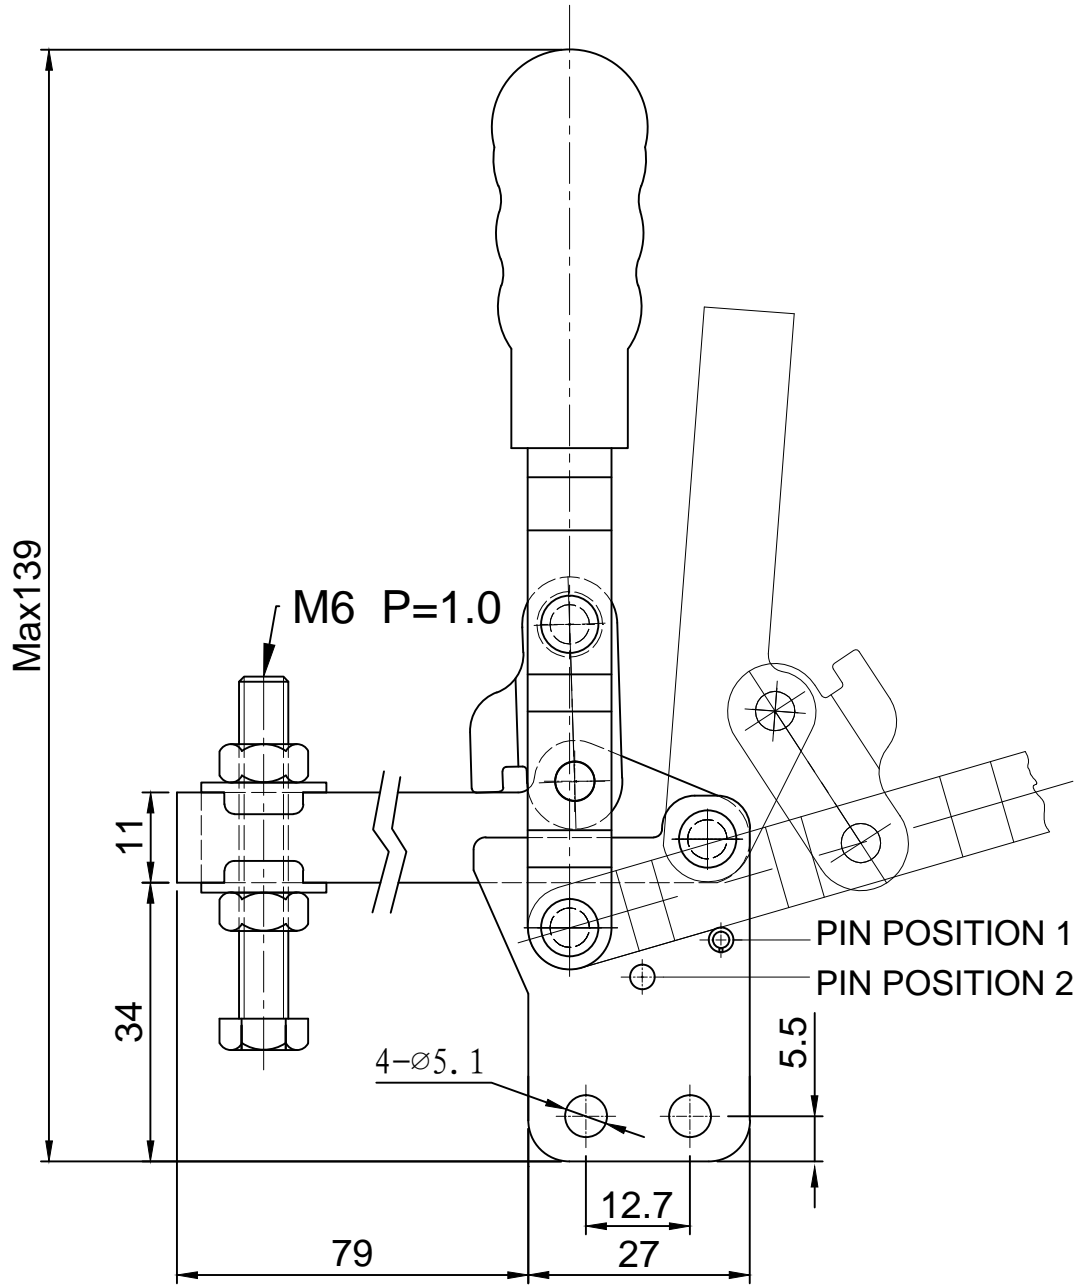

好手机电科技有限公司

HS-11501B-70

BAR OPENS: 95°~185°

HANDLE OPENS: 75°~110°

SPINDLE SUPPLIED: HS-SA-065010