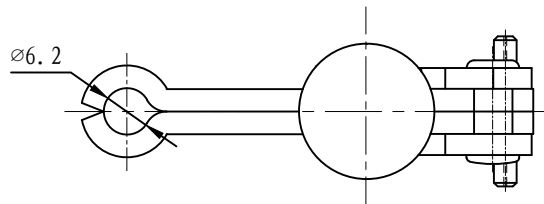

好手机电科技有限公司

HS-11501-C

BAR OPENS:95°~185°

HANDLE OPENS:75°~110°

SPINDLE SUPPLIED:HS-SA-065010