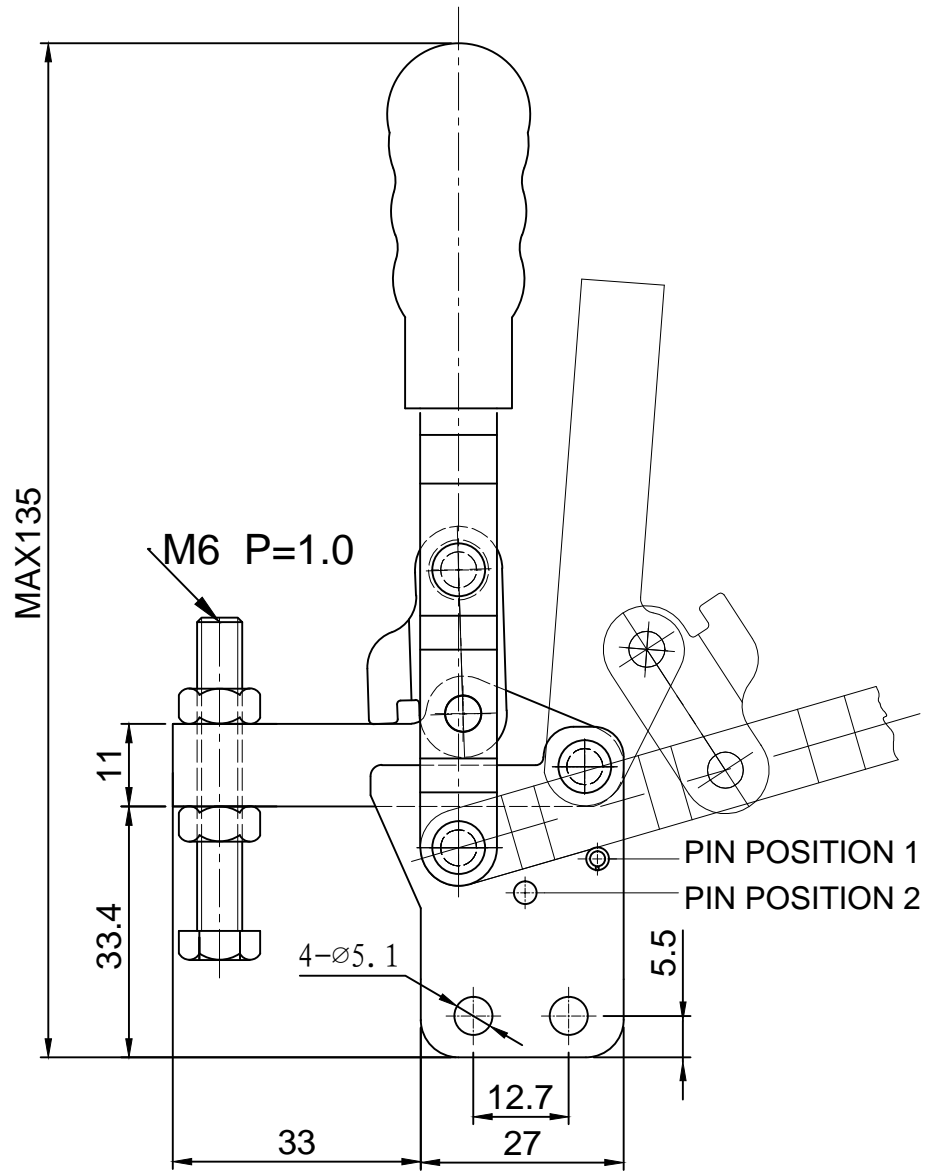

好手机电科技有限公司

HS-11501-C

BAR OPENS:95°~185°

HANDLE OPENS:75°~110°

SPINDLE SUPPLIED:HS-SA-065010