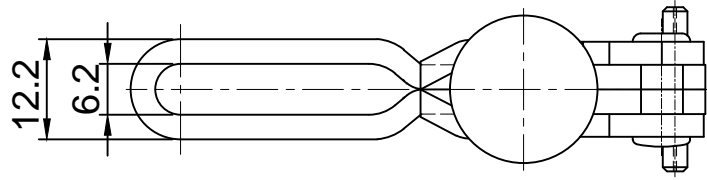

好手机电科技有限公司

HS-11501-B

BAR OPENS:95°~185°

HANDLE OPENS:75°~110°

SPINDLE SUPPLIED:HS-SA-065010