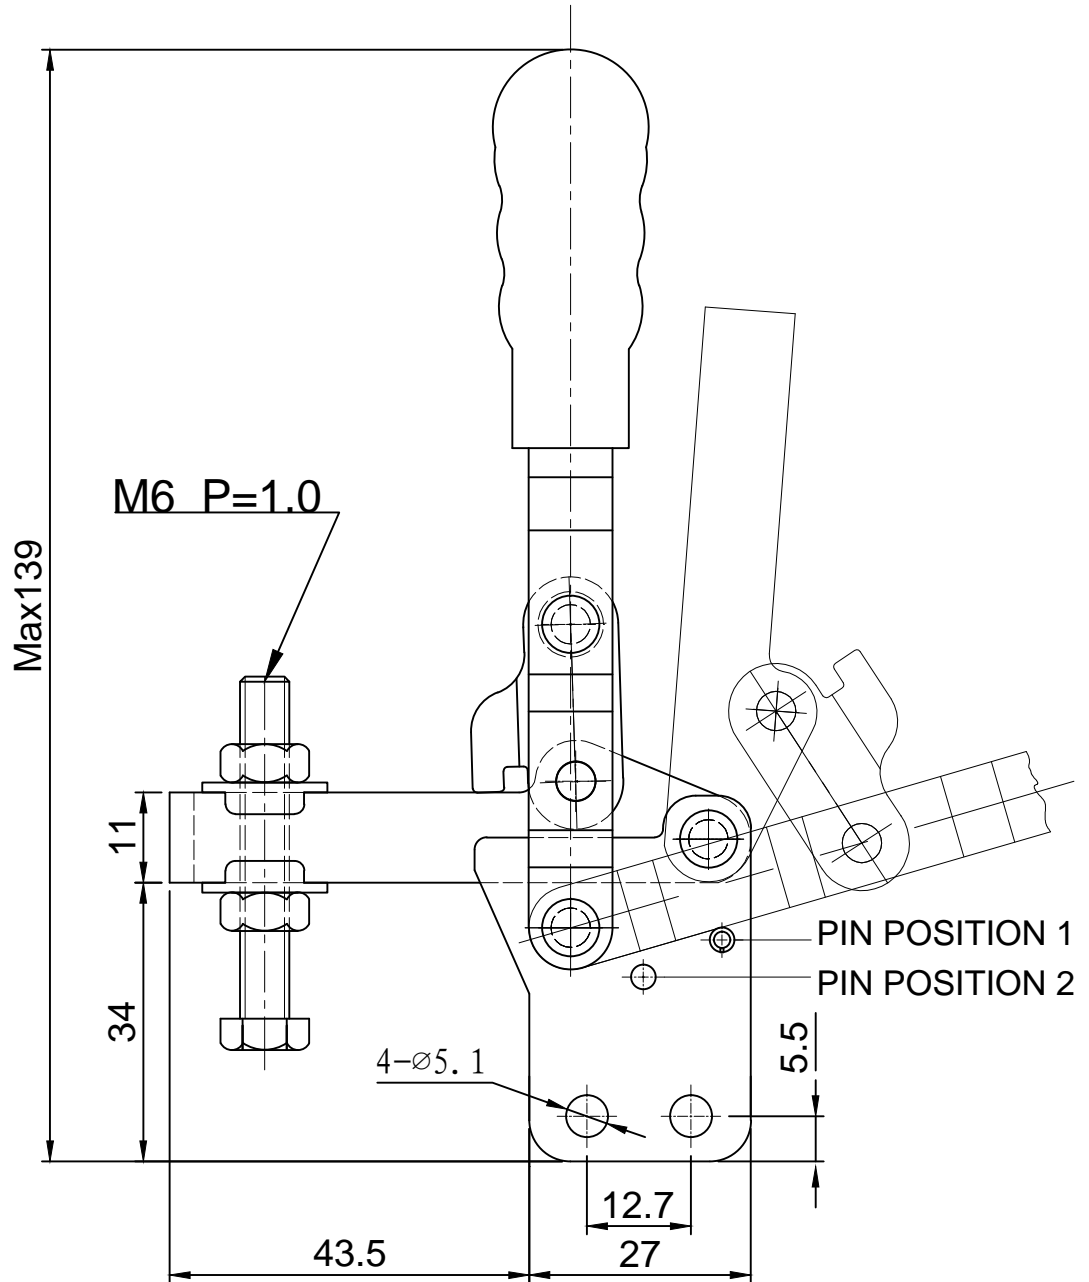

好手机电科技有限公司

HS-11501-B

BAR OPENS:95°~185°

HANDLE OPENS:75°~110°

SPINDLE SUPPLIED:HS-SA-065010