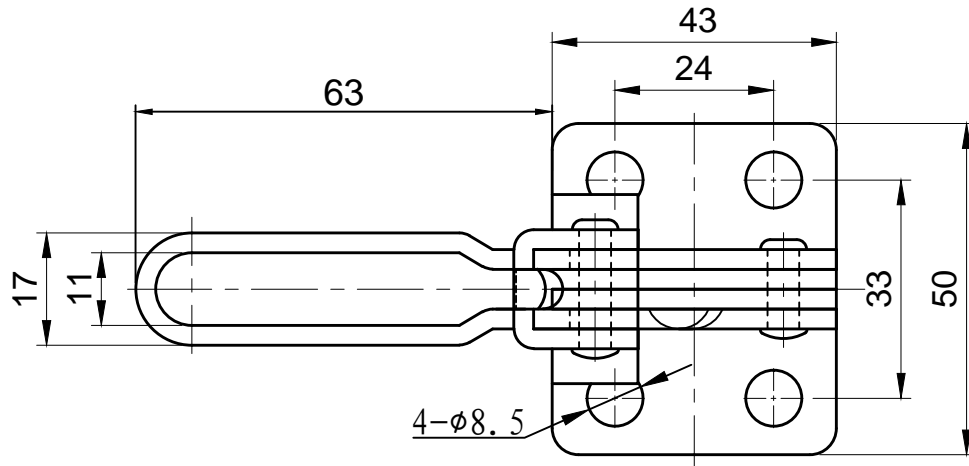

HS-11421

BAR OPENS:94°

HANDLE OPENS:45°

SPINDLE SUPPLIED:HS-SA-085012