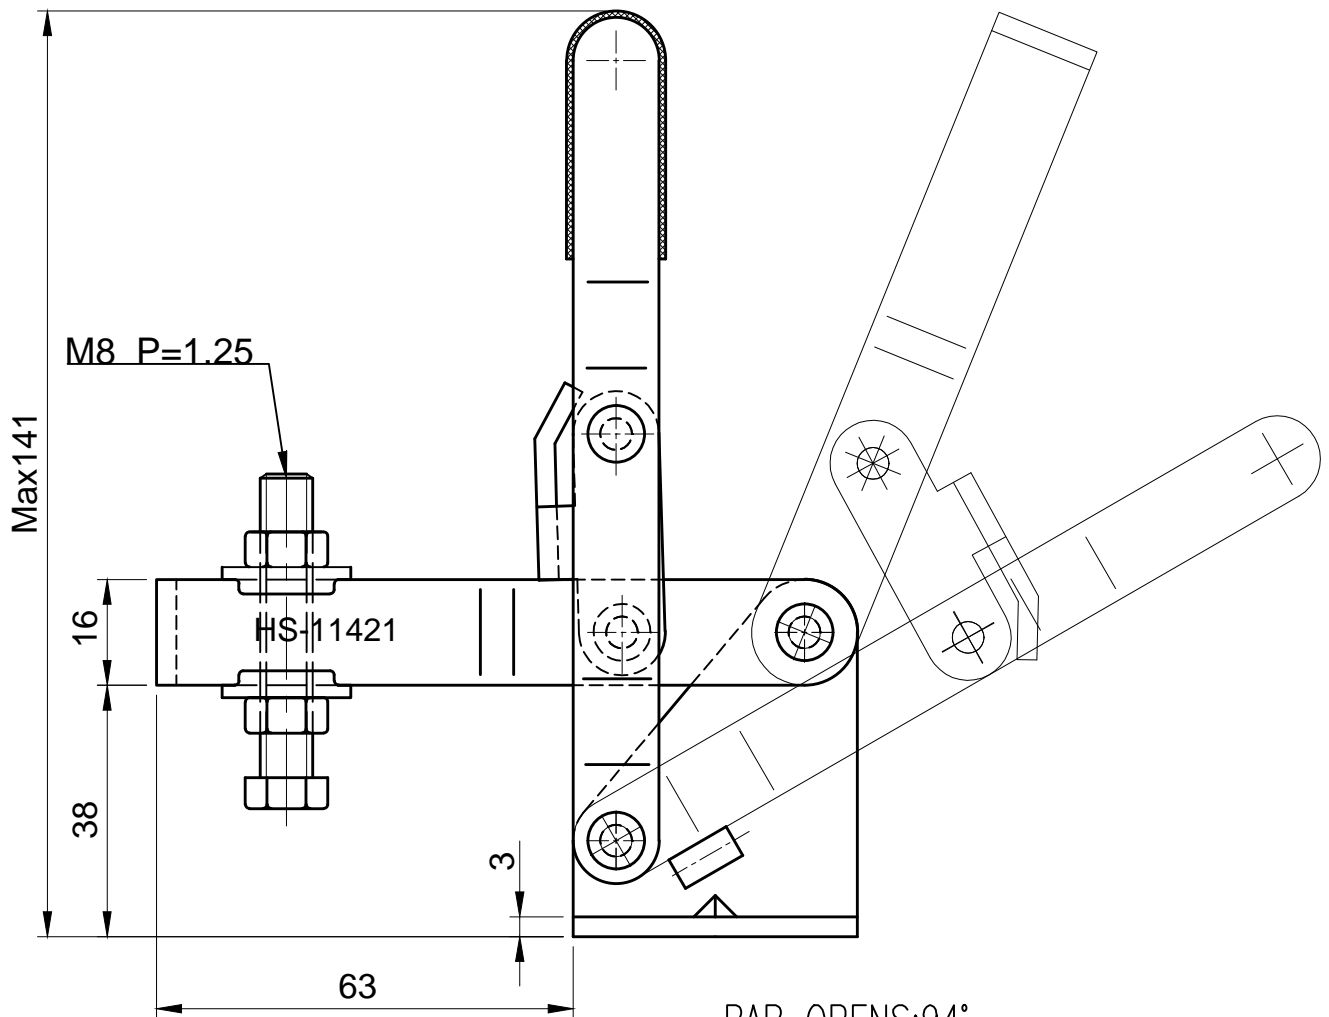

HS-11421

BAR OPENS:94°

HANDLE OPENS:45°

SPINDLE SUPPLIED:HS-SA-085012