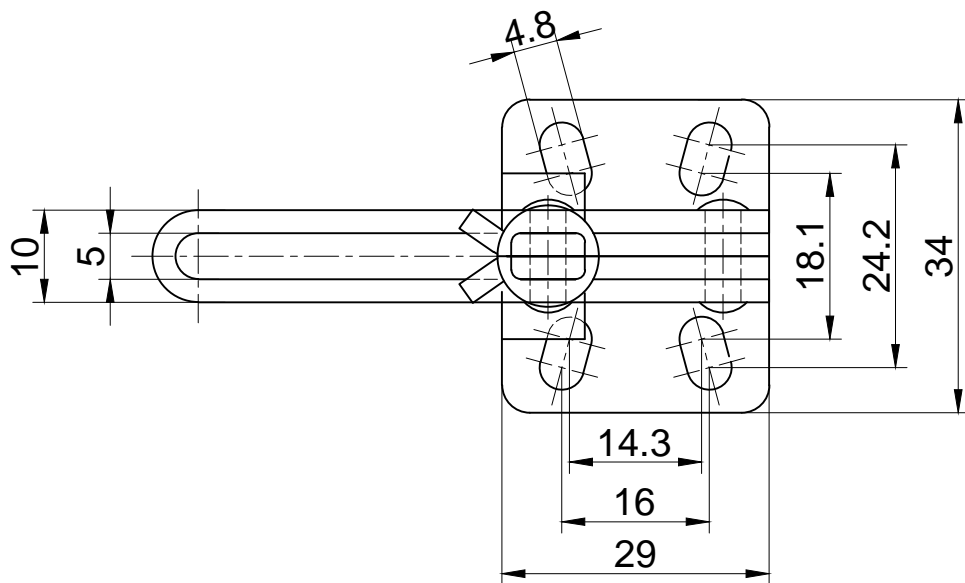

好手机电科技有限公司

HS-11002-B

BAR OPENS:96°

HANDLE OPENS:69°

SPINDLE SUPPLIED:HS-SA-054008