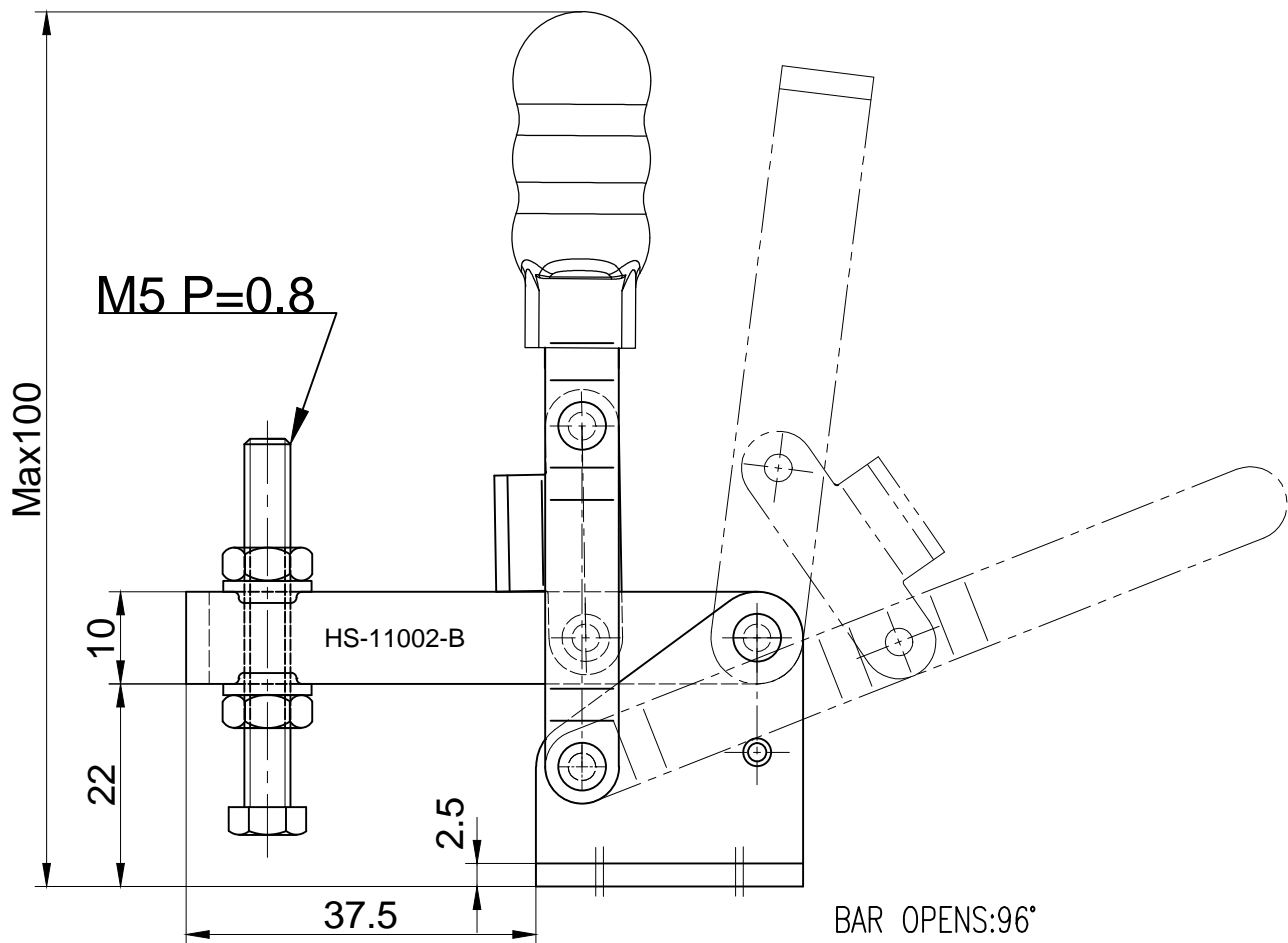

好手机电科技有限公司

HS-11002-B

BAR OPENS:96°

HANDLE OPENS:69°

SPINDLE SUPPLIED:HS-SA-054008