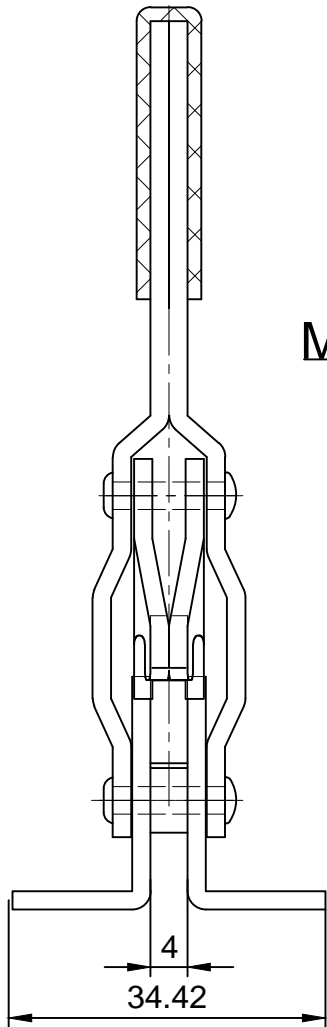

好手机电科技有限公司

HS-10752-B

BAR OPENS:130°~195°

HANDLE OPENS:90°~125°

SPINDLE SUPPLIED:HS-SA-055008