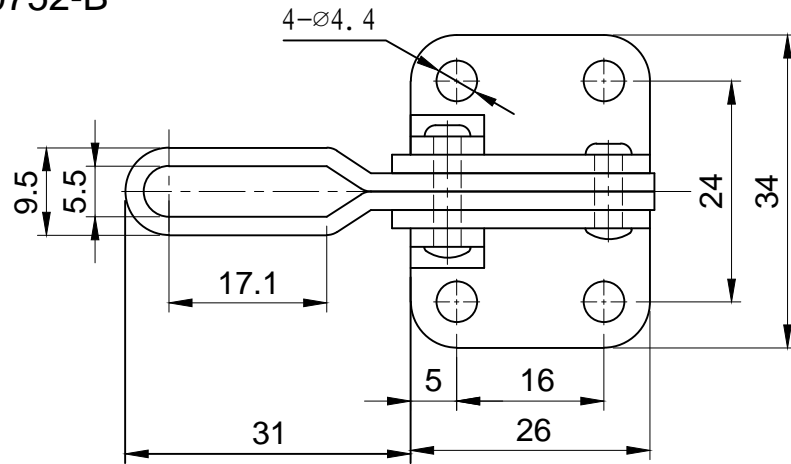

好手机电科技有限公司

HS-10752-B

BAR OPENS:130°~195°

HANDLE OPENS:90°~125°

SPINDLE SUPPLIED:HS-SA-055008