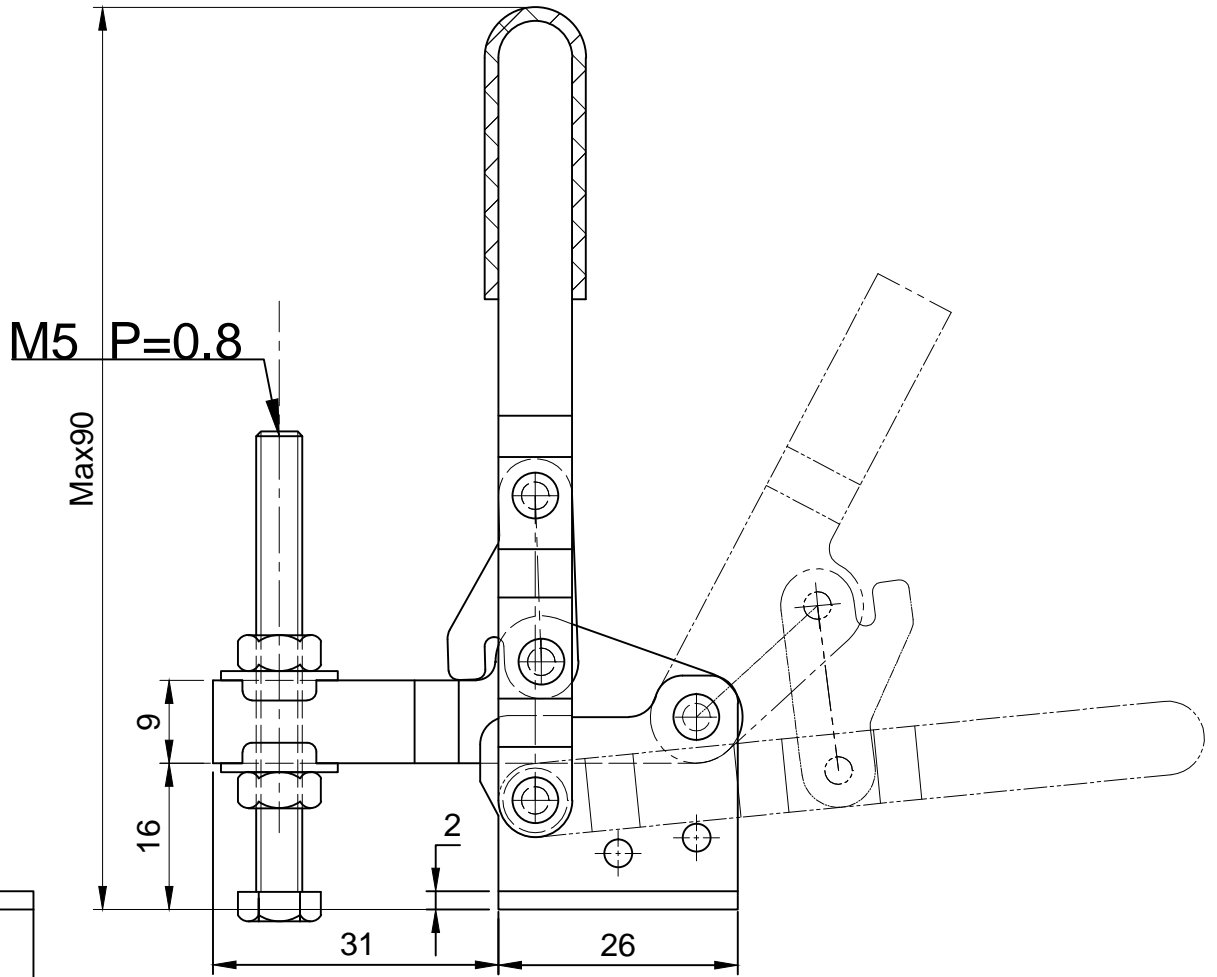

好手机电科技有限公司

HS-10752-B

BAR OPENS:130°~195°

HANDLE OPENS:90°~125°

SPINDLE SUPPLIED:HS-SA-055008