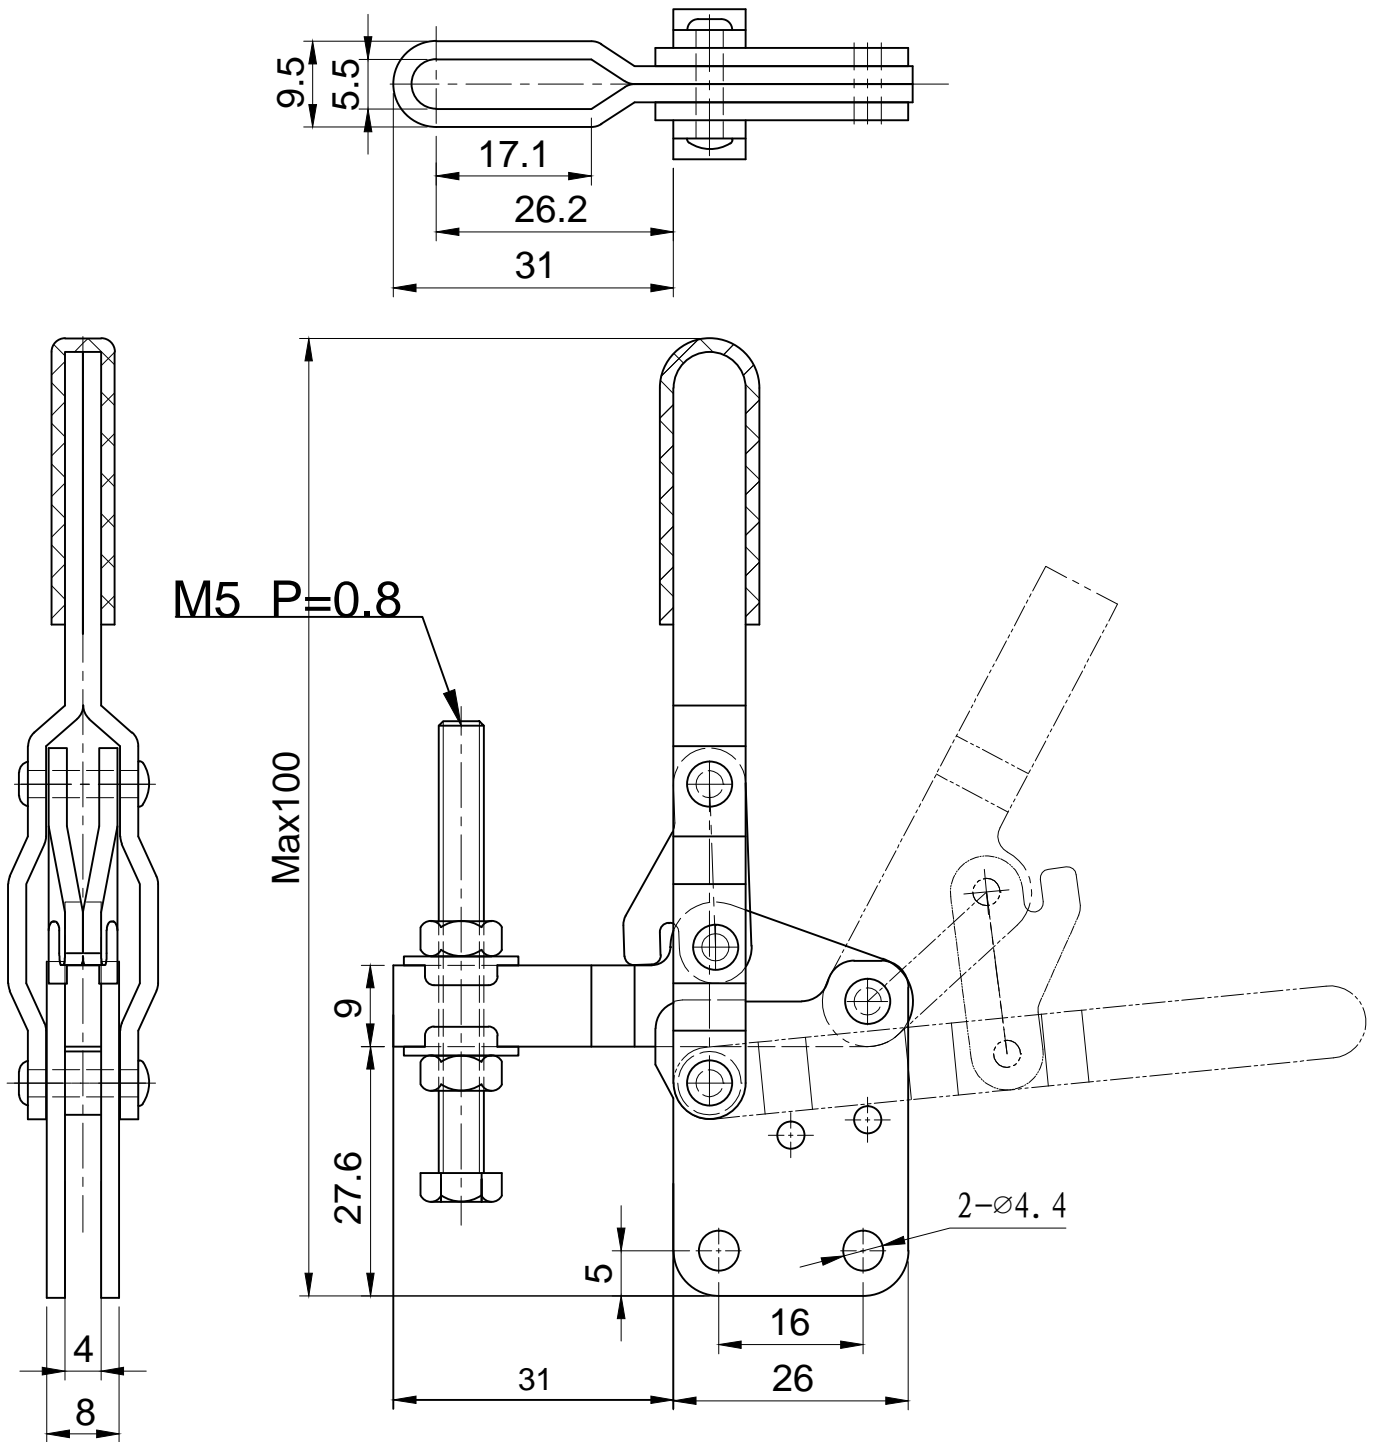

好手机电科技有限公司

HS-10751-B

BAR OPENS:130°~195°

HANDLE OPENS:90°~125°

SPINDLE SUPPLIED:HS-SA-055008