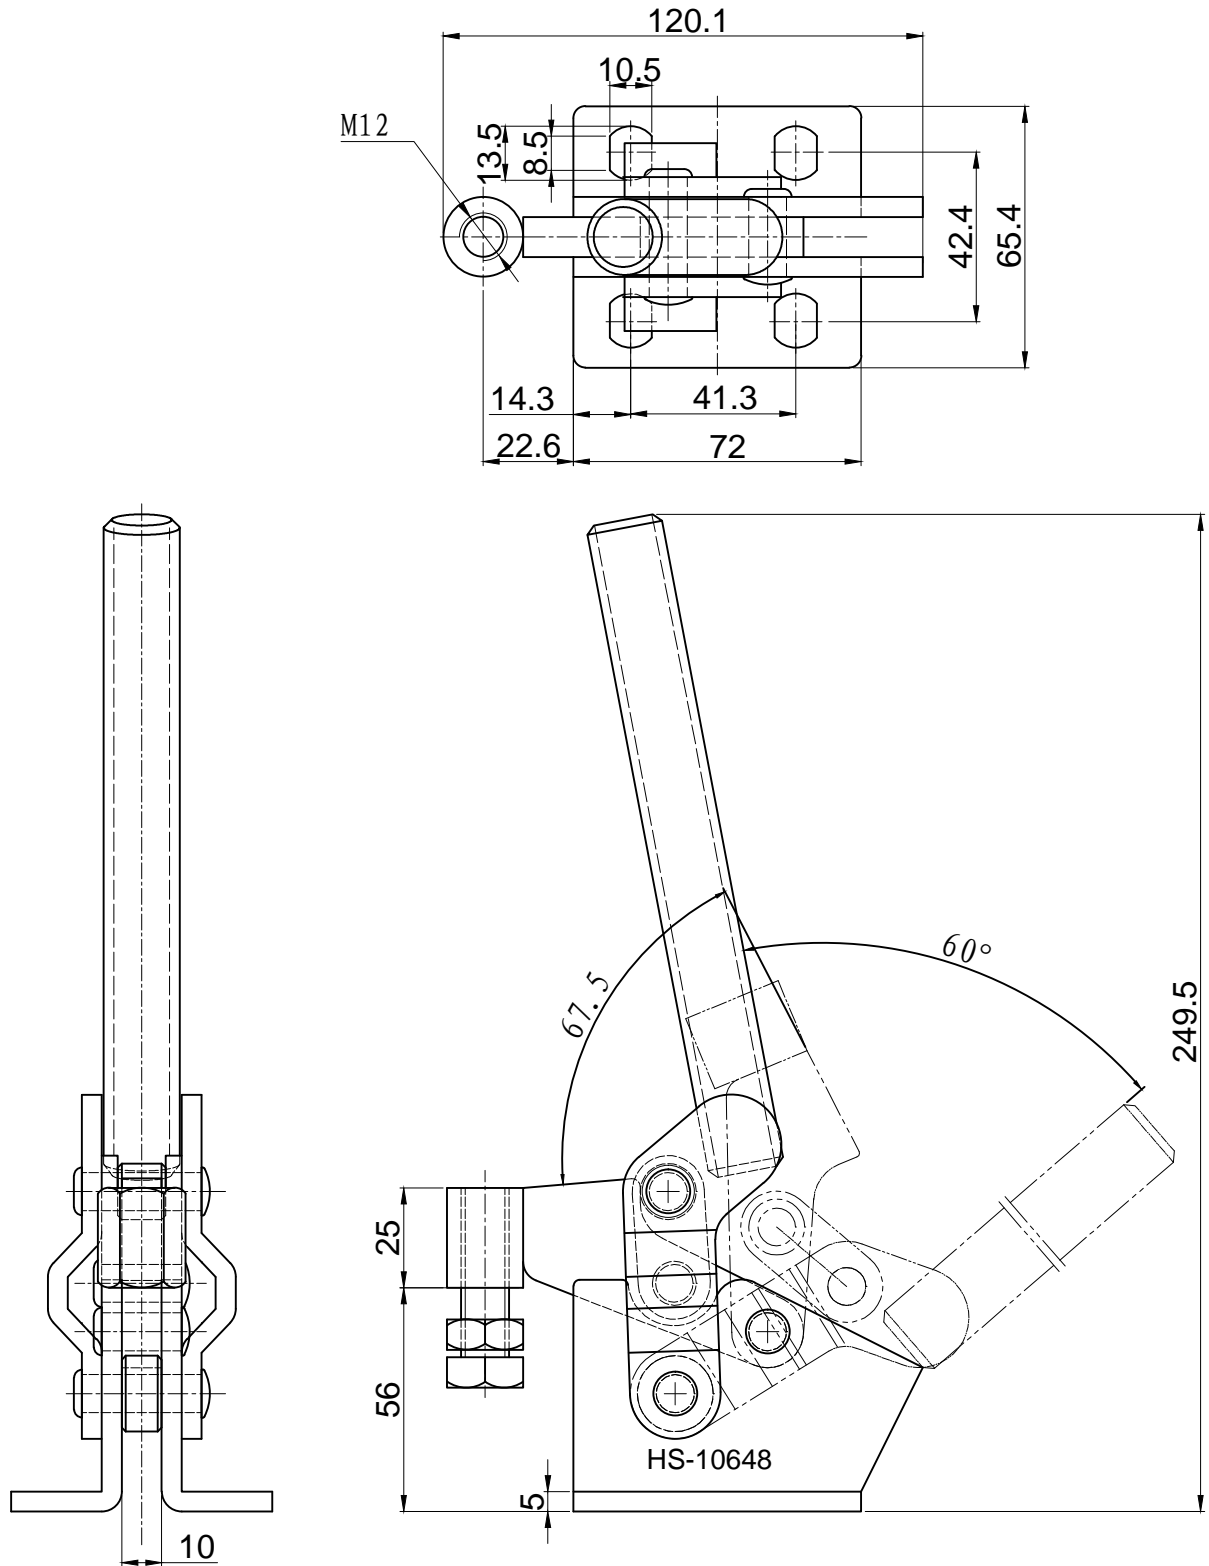

HS-10648

BAR OPENS:67.5°
HANDLE OPENS:60°
SPINDLE SUPPLIED:HS-SA-125017