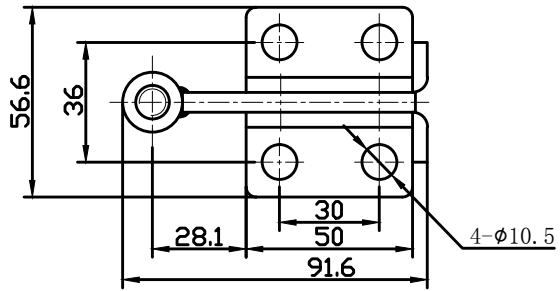

HS-10448-ZH

BAR OPENS:129°
HANDLE OPENS:75.5°
SPINDLE SUPPLIED:HS-SA-38200