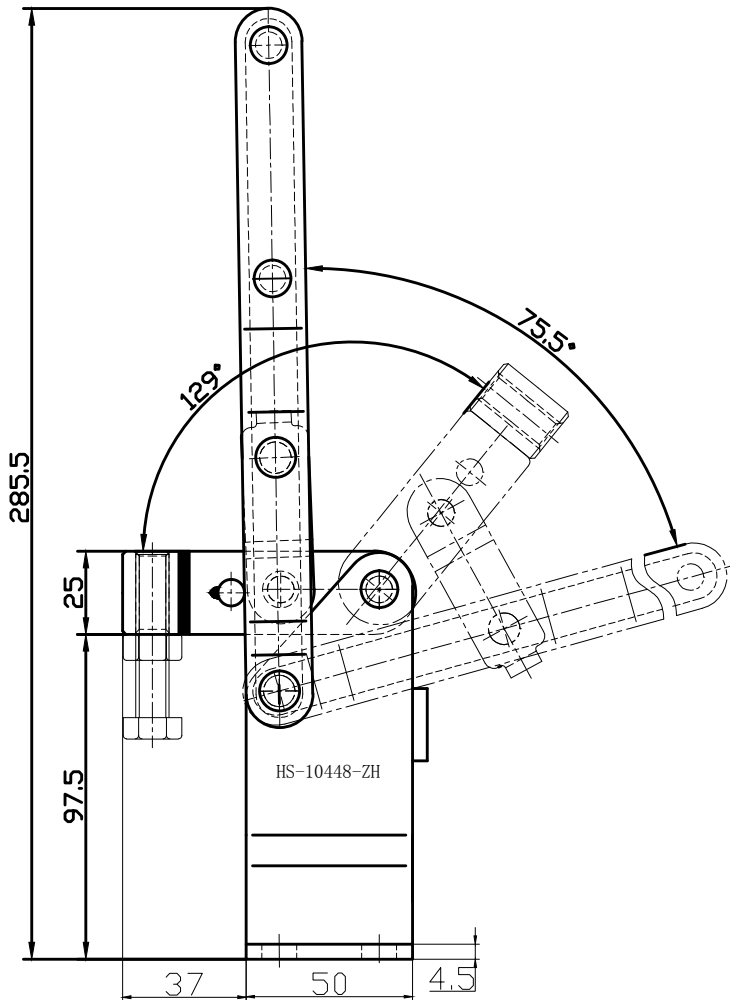

HS-10448-ZH

BAR OPENS:129°
HANDLE OPENS:75.5°
SPINDLE SUPPLIED:HS-SA-38200