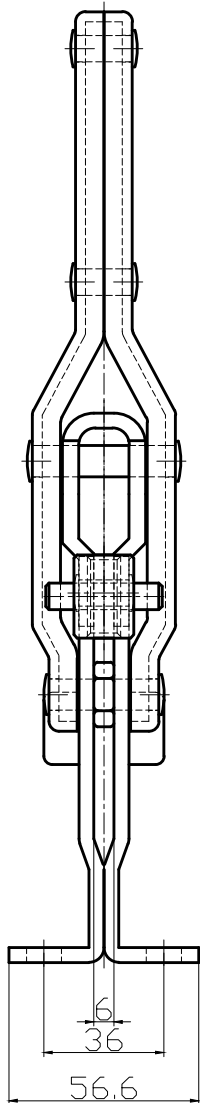

HS-10448-ZH

BAR OPENS:129°
HANDLE OPENS:75.5°
SPINDLE SUPPLIED:HS-SA-38200