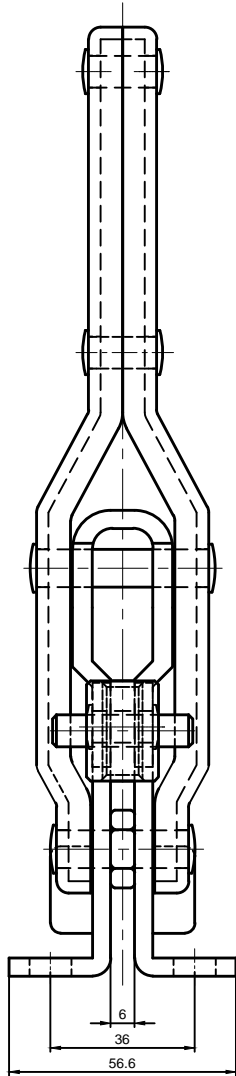

HS-10444

BAR OPENS:129°
HANDLE OPENS:75.5°
SPINDLE SUPPLIED:HS-SA-38200