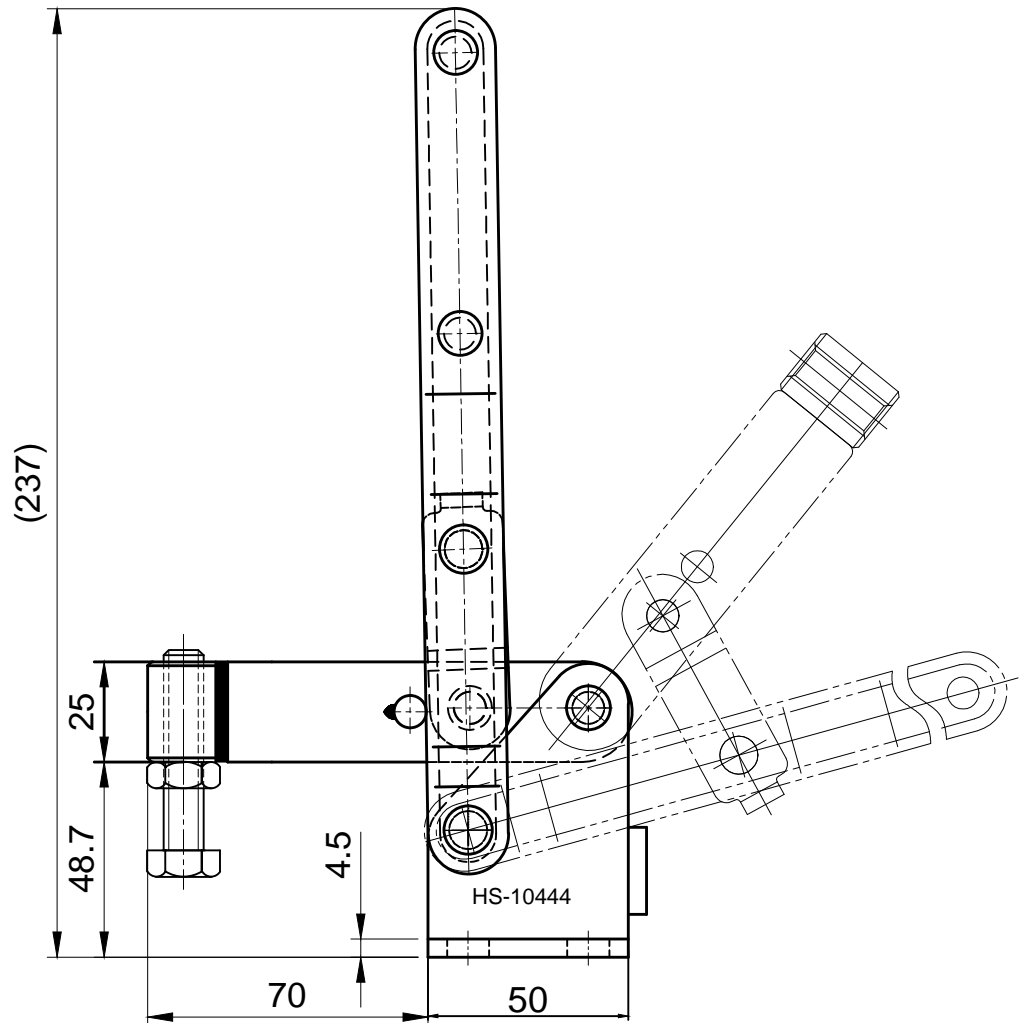

HS-10444

BAR OPENS:129°
HANDLE OPENS:75.5°
SPINDLE SUPPLIED:HS-SA-38200