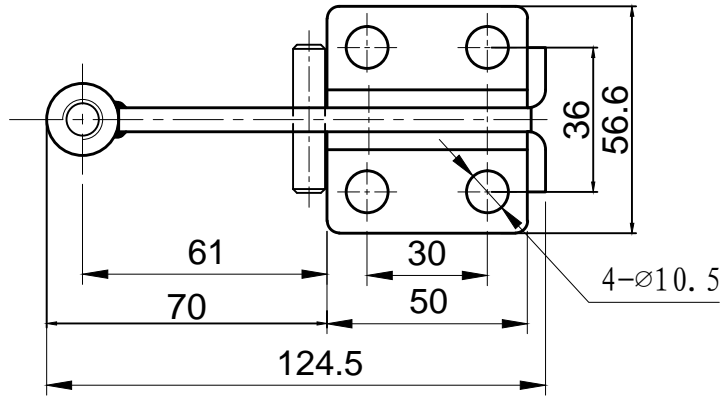

HS-10444

BAR OPENS:129°
HANDLE OPENS:75.5°
SPINDLE SUPPLIED:HS-SA-38200