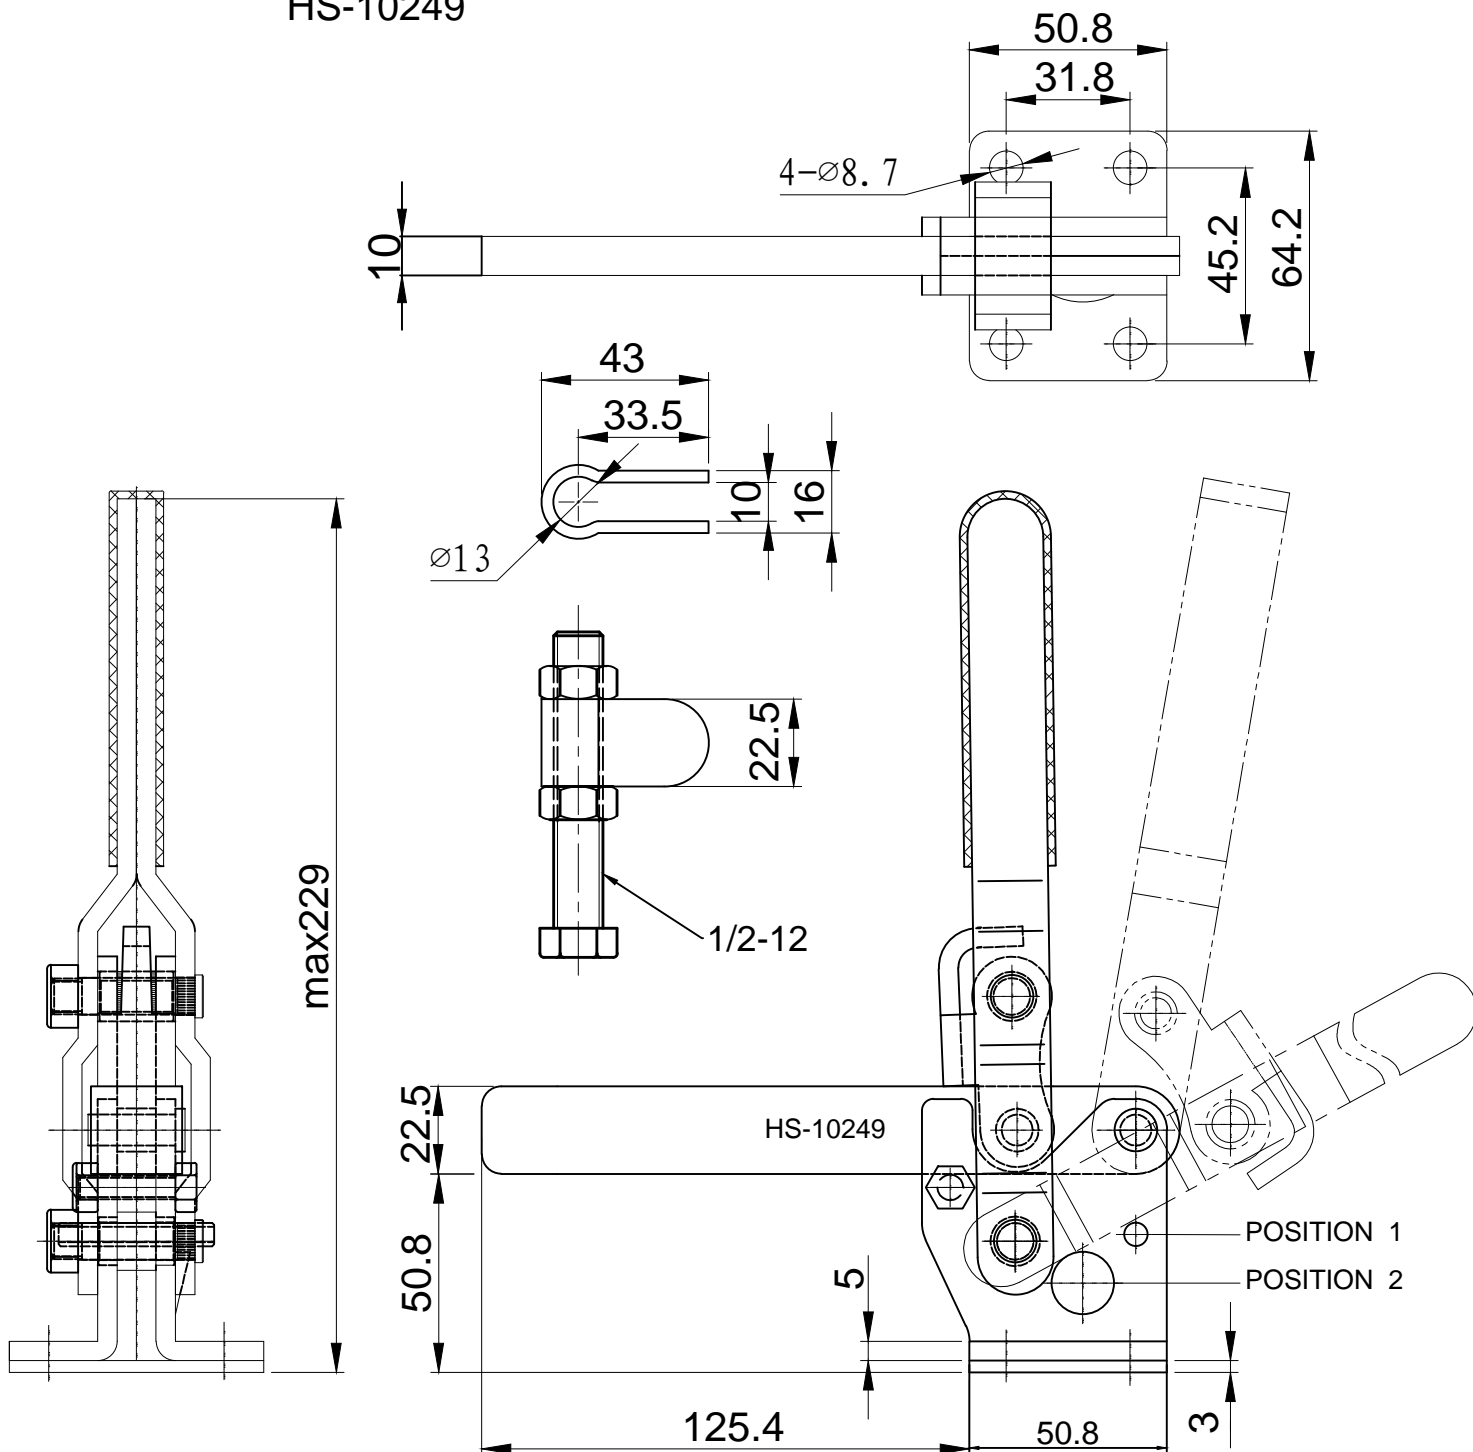

HS-10249

BAR OPENS: 100°~135°
HANDLE OPENS: 58°~70°
SPINDLE SUPPLIED: HS-SA-12300