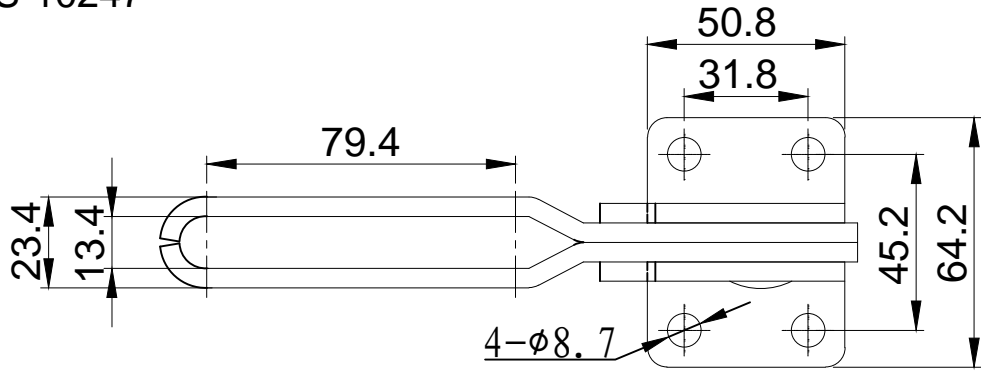

好手机电科技有限公司

HS-10247

BAR OPENS: 100°~135°
HANDLE OPENS: 58°~70°
SPINDLE SUPPLIED: HS-SA-12300