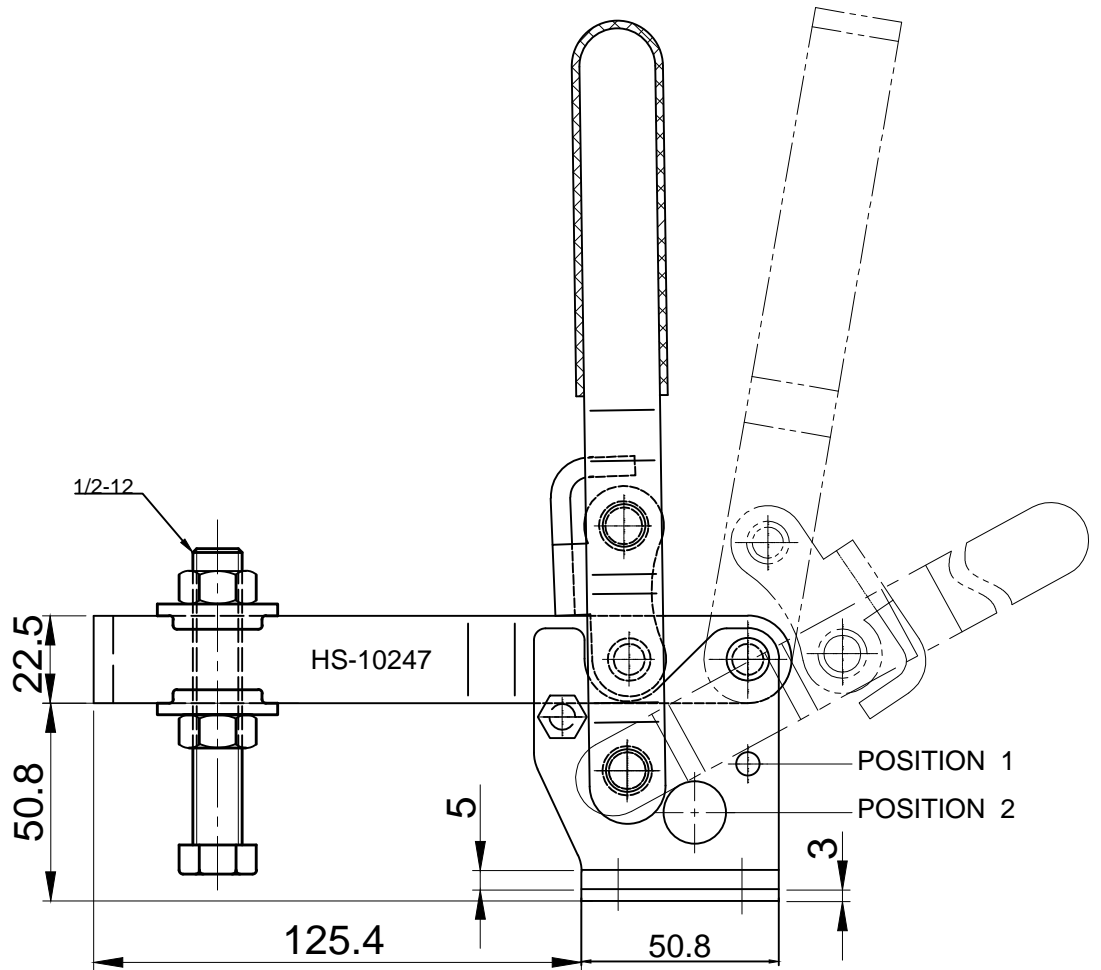

好手机电科技有限公司

HS-10247

BAR OPENS: 100°~135°
HANDLE OPENS: 58°~70°
SPINDLE SUPPLIED: HS-SA-12300