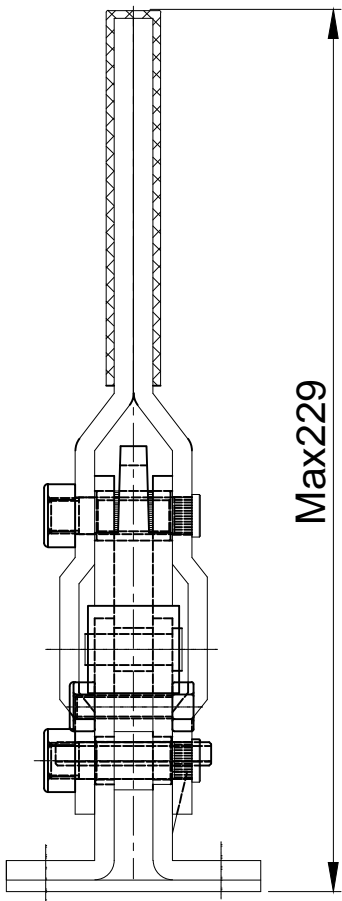

好手机电科技有限公司

HS-10247

BAR OPENS: 100°~135°
HANDLE OPENS: 58°~70°
SPINDLE SUPPLIED: HS-SA-12300