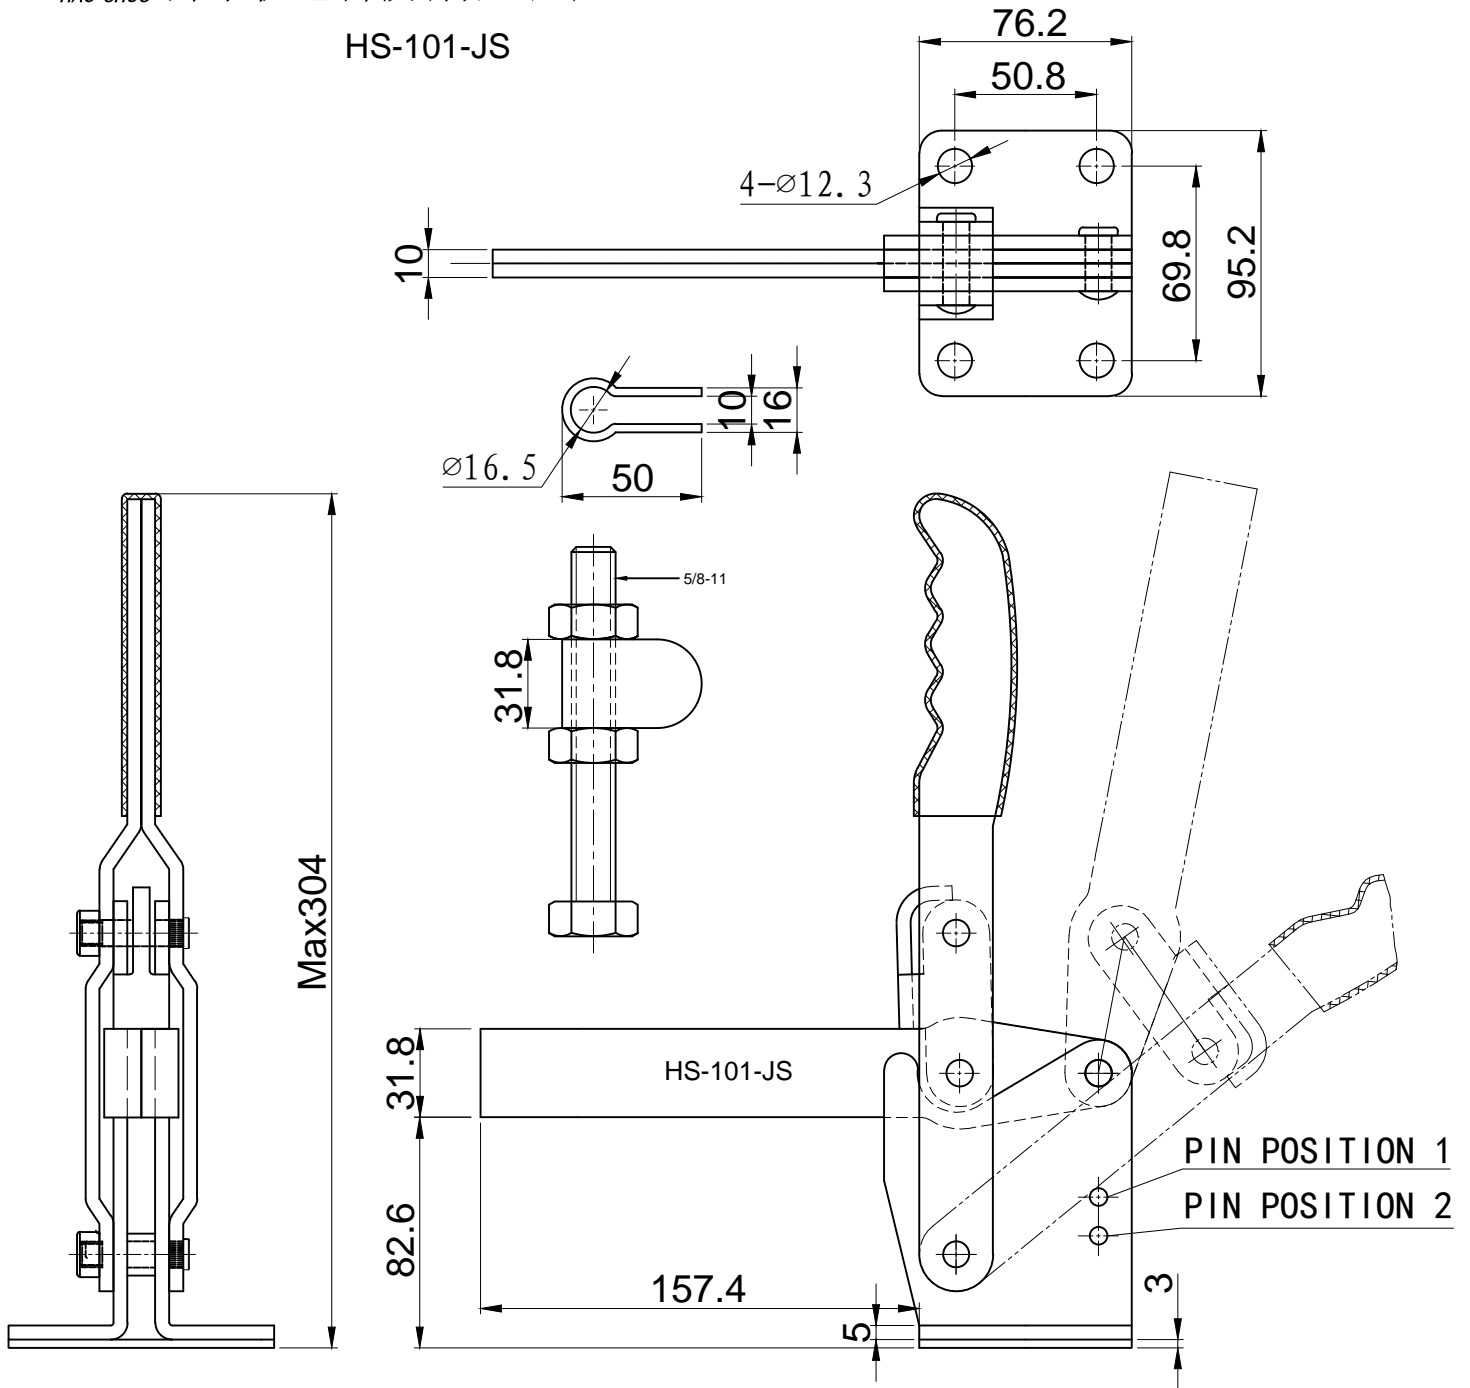

HS-101-JS

BAR OPENS: 100°~140°
HANDLE OPENS: 48°~60°
SPINDLE SUPPLIED: HS-SA-58500