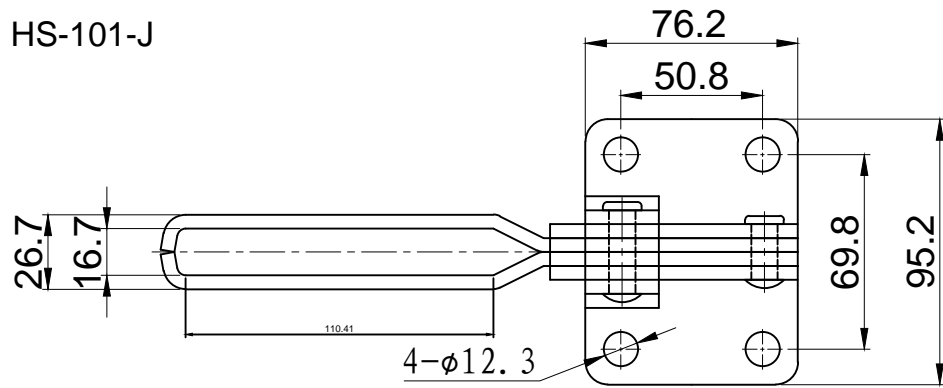

HS-101-J

BAR OPENS: $100^{\circ} \sim 140^{\circ}$

HANDLE OPENS: $48^{\circ} \sim 60^{\circ}$

SPINDLE SUPPLIED: HS-SA-58500