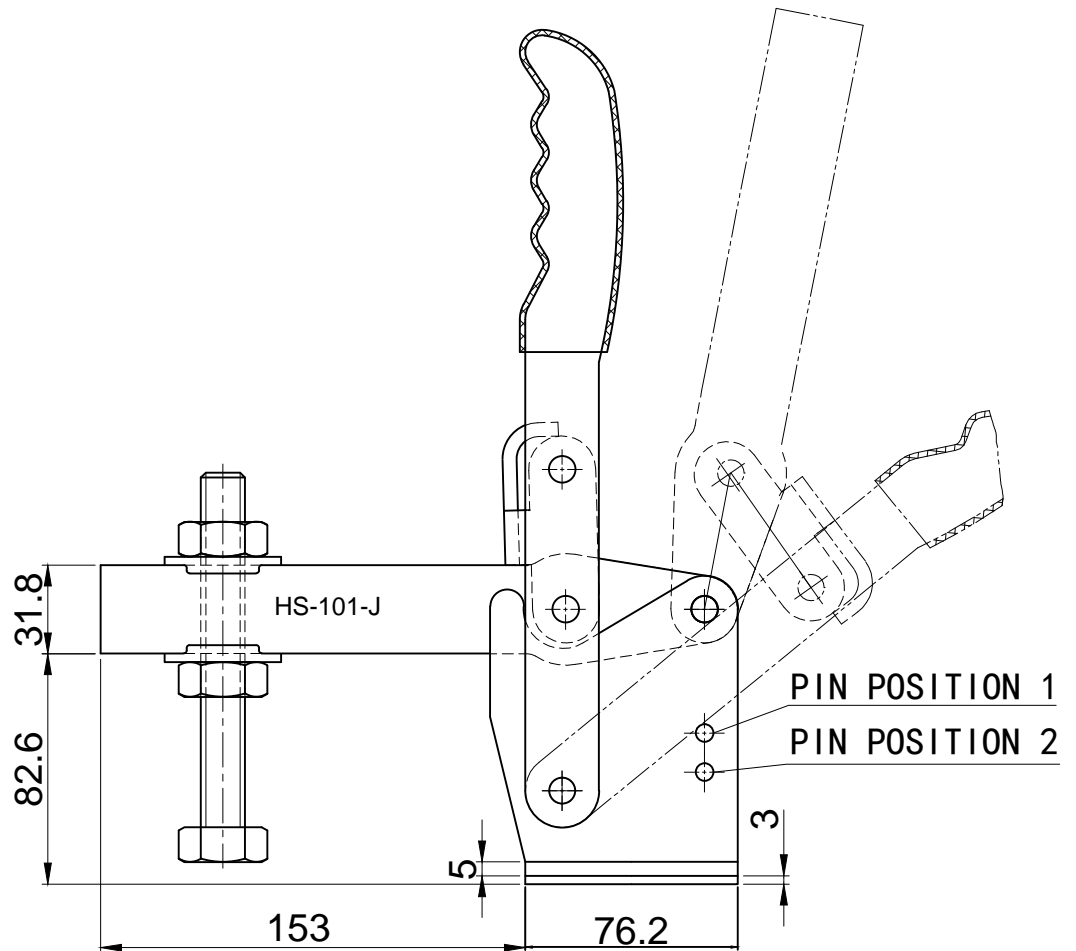

HS-101-J

BAR OPENS: $100^{\circ} \sim 140^{\circ}$

HANDLE OPENS: $48^{\circ} \sim 60^{\circ}$

SPINDLE SUPPLIED: HS-SA-58500