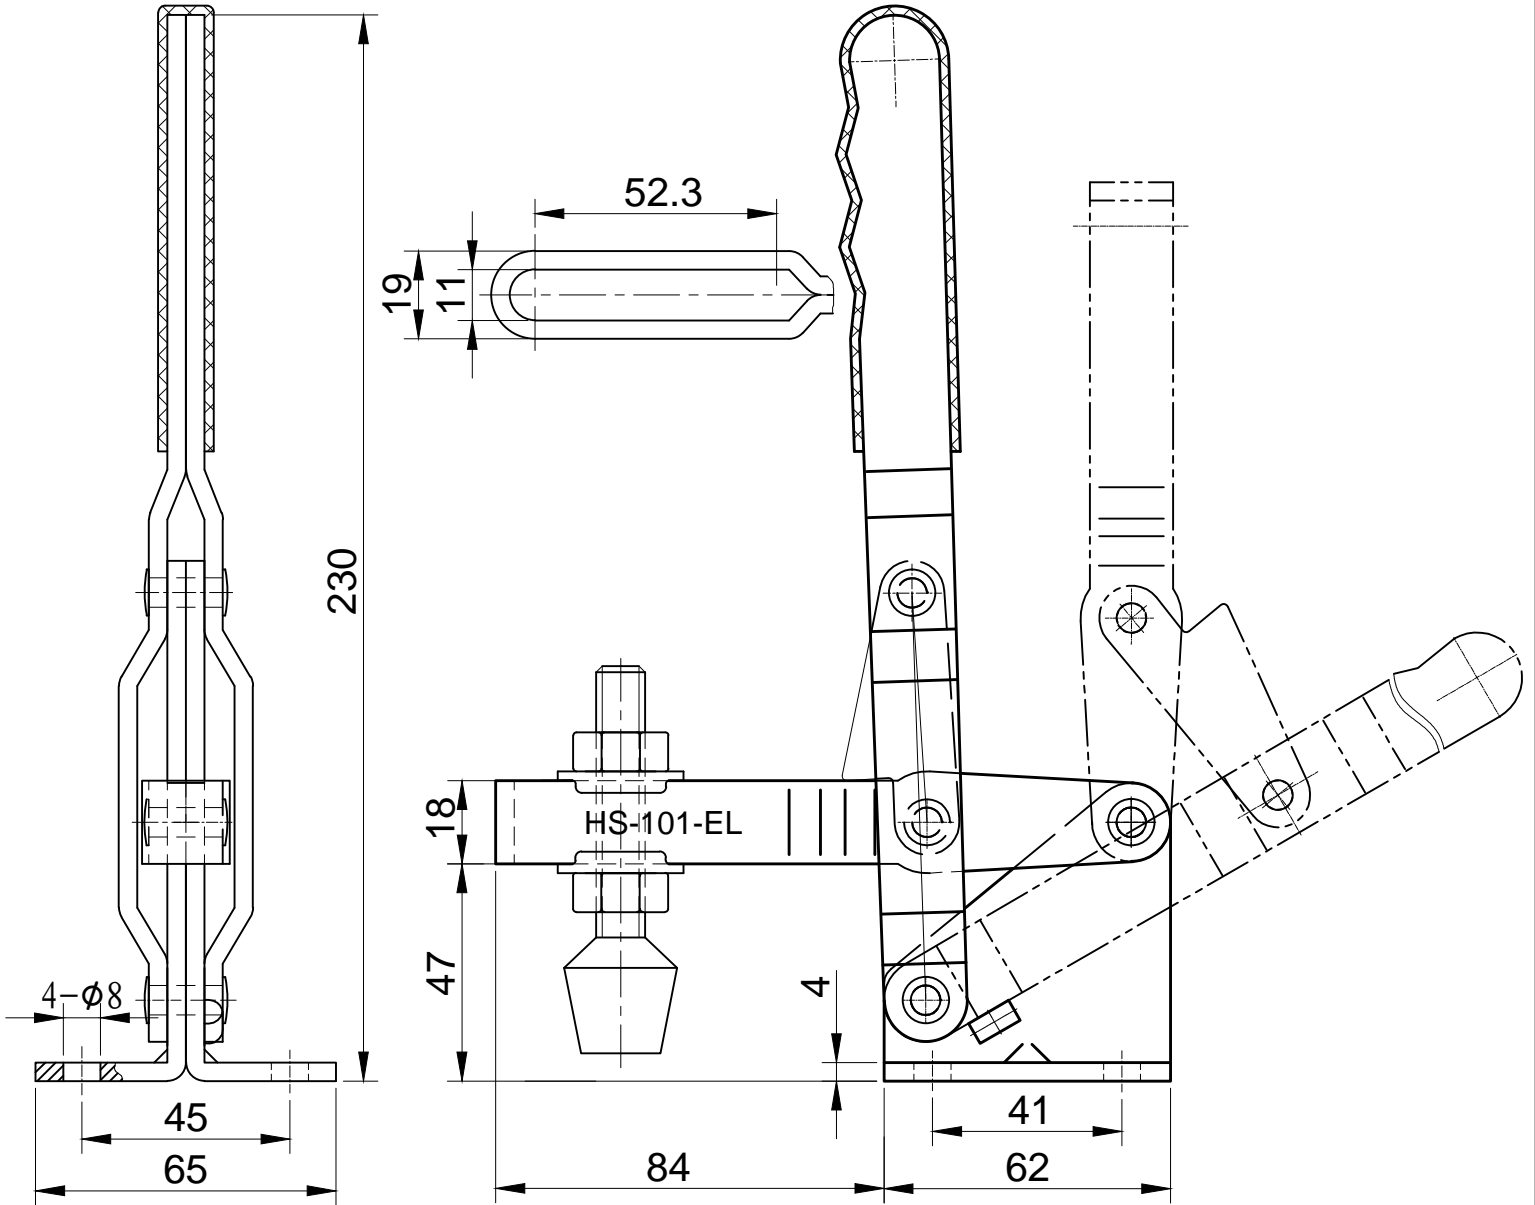

HS-101-EL

BAR OPENS:90°
HANDLE OPENS:60°
SPINDLE SUPPLIED:HS-FC-38312